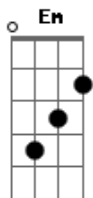

Geese - Bow Down

tom:
Bm

Intro: Bm

[Primeira Parte]

Bm
I was a sailor
Em
I was a sailor, and now I'm a boat Bm
Bm
I was a car
Em
I was a car, and now I'm the road Bm

[Refrão]

G
And I was kneeling on the turnpike
G
With an angel down my throat
Em
She said "You don't know what it's like Bm
G G Em Bm
To bow down, down, down to Maria's dead bones"
(Down, down, down, down)

[Segunda Parte]

Bm
I was in love (I was in love)
Em
I was in love, and now I'm in hell Bm
G G Em Bm
With Maria's bones talking to myself

Acordes

© ukulele-chords.com

© ukulele-chords.com

© ukulele-chords.com

[Refrão]

Em
You don't know what it's like Bm
G G Em Bm
She said, "He with least money has the most to sell, sell, sell"
G
And she said, "I've met angels so deep undercover
G
That they'd sit on Solomon's throne
Em Bm
And you don't know what it's like
G G Em Bm
You don't know what it's like
G G Em Bm
You don't know what it's like
G G Em Bm
To bow down, down, down, down to Maria's bones"