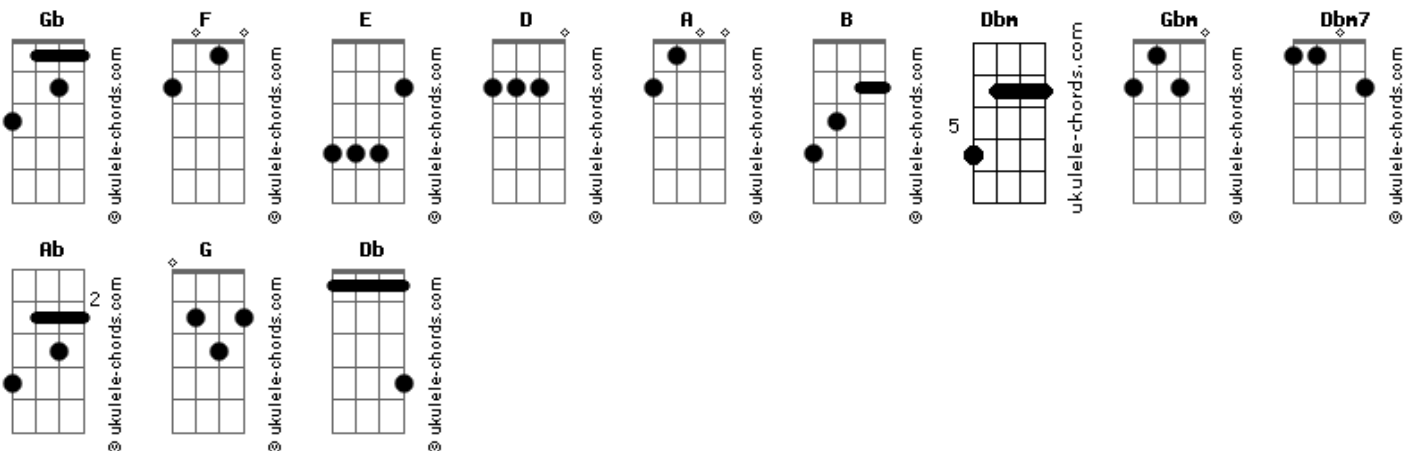

Geese - I See Myself

tom:
Gb (forma dos acordes no tom de **F**)
 Capostrate na 1ª casa

E **D A** **E** **D A**
 I've been hit by the bus of love
E **D A** **E**
 That falling brick of you
B **Dbm** **Gbm** **A**
 Baby, when there's tears in your eyes
E **B** **Dbm**
 You don't have to lie
Gbm **A**
 You don't need to hide from me
E **Dbm7**
 I don't want you to say anything

[Refrão]

Gbm **A** **E**
 I see myself in you
Dbm **Gbm**
 I see myself in you
A **E**
 I see myself in you

E **D A** **E** **D A**
 You cut me like a deck of cards
E **D** **A** **E B**
 You broke for the fire escape
Dbm7 **Gbm** **A** **E**
 Baby, we're running out of time
B **Dbm** **Gbm**
 I can be that guy
A
 Who you cover behind
E **Dbm**
 I don't want you to say anything

[Refrão]

Gbm **A** **E**
 I see myself in you
Dbm **Gbm**
 I see myself in you
Gbm **A** **E**
 I see myself in you

Acordes

Dbm **Gbm**
 I see myself in you
Gbm **A** **E**
 I see myself in you
Dbm **Gbm**
 I see myself in you
Gbm **A** **E**
 I see myself in you

[Breakdown]

Ab **G** **Gb**
 (Ba-by girl)
Ab **G** **Gb** **B** **Db**
 (I see myself in you)
Ab **G** **Gb**
 (Ba-by girl)
Ab **G** **Gb** **B** **Db**
 (I see myself in you)

E **F** **Gbm** **E**
 We could live in the sea
Gbm
 Just you and me
E
 And that fish in between