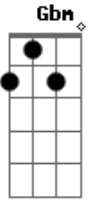

© ukulele-chords.com