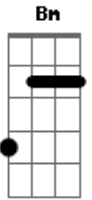

© ukulele-chords.com