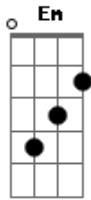

© ukulele-chords.com