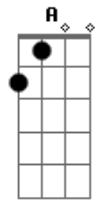

George Harrison - What Is Life

Tom: A

Riff

Intro: Riff(3X) | E B|A E|(3X) |D A|B|

What I feel, I can't say

But my love is there for you anytime of day

It's not love, that you need

Then I'll try my best to make everything succeed

E B A A B E
Tell me what is the life, without your love
A B E B A A B E B A D A B
Tell me who am I without you, by my side

What I know, I can do
If I give my love now for everyone like you
It's not love, that you need
Then I'll try my best to make everything succeed

Refrain (2X)

1st strophe

Refrain (4X)

Acordes

© ukulele-chords.com