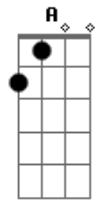

# George Harrison - What Is Life

Tom: A

Riff

Intro: Riff(3X) | E B|A E|(3X) |D A|B|

What I feel, I can't say

But my love is there for you anytime of day

It's not love, that you need

Then I'll try my best to make everything succeed

E B A A B E  
 Tell me what is the life, without your love  
 A B E B A A B E B A D A B  
 Tell me who am I without you, by my side

What I know, I can do  
 If I give my love now for everyone like you  
 It's not love, that you need  
 Then I'll try my best to make everything succeed

Refrain (2X)

1st strophe

Refrain (4X)