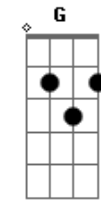

© ukulele-chords.com