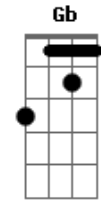

© ukulele-chords.com