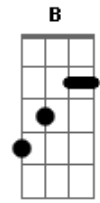

© ukulele-chords.com