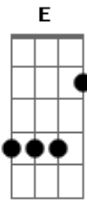

George Harrison - What Is Life

Tom: A

Riff

Intro: Riff(3X) | E B|A E|(3X) |D A|B|

What I feel, I can't say

But my love is there for you anytime of day

It's not love, that you need

Then I'll try my best to make everything succeed

E B A A B E
 Tell me what is the life, without your love
 A B E B A A B E B A D A B
 Tell me who am I without you, by my side

What I know, I can do
 If I give my love now for everyone like you
 It's not love, that you need
 Then I'll try my best to make everything succeed

Refrain (2X)

1st strophe

Refrain (4X)

Acordes

© ukulele-chords.com

© ukulele-chords.com

© ukulele-chords.com

© ukulele-chords.com