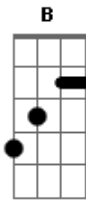

George Harrison - What Is Life

Tom: A

Riff

Intro: Riff(3X) | E B|A E|(3X) |D A|B|

What I feel, I can't say

But my love is there for you anytime of day

It's not love, that you need

Then I'll try my best to make everything succeed

E B A A B E
 Tell me what is the life, without your love
 A B E B A A B E B A D A B
 Tell me who am I without you, by my side

What I know, I can do
 If I give my love now for everyone like you
 It's not love, that you need
 Then I'll try my best to make everything succeed

Refrain (2X)

1st strophe

Refrain (4X)

Acordes

© ukulele-chords.com

© ukulele-chords.com

© ukulele-chords.com

© ukulele-chords.com