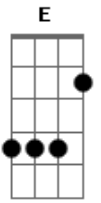

© ukulele-chords.com