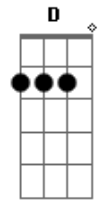

George Harrison - What Is Life

Tom: A

Riff

Intro: Riff(3X) | E B|A E|(3X) |D A|B|

What I feel, I can't say

But my love is there for you anytime of day

It's not love, that you need

Then I'll try my best to make everything succeed

E B A A B E
Tell me what is the life, without your love
A B E B A A B E B A D A B
Tell me who am I without you, by my side

What I know, I can do
If I give my love now for everyone like you
It's not love, that you need
Then I'll try my best to make everything succeed

Refrain (2X)

1st strophe

Refrain (4X)

Acordes

© ukulele-chords.com

© ukulele-chords.com

© ukulele-chords.com

© ukulele-chords.com

© ukulele-chords.com

© ukulele-chords.com

© ukulele-chords.com