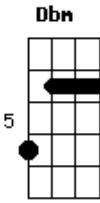

© ukulele-chords.com