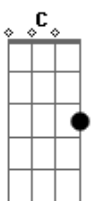

Ghost - Guiding Lights

tom:

Am

Intro: Am

[Primeira Parte]

Am A Am A

If I could pause right here

Em F
I would open my heart

Am F C G
That the road that leads to nowhere is long

Am F C G
And that those who seek to go there are lost

Am F C G
The guiding lights (lights), they lead you on

Am F C G
And the road that leads to nowhere is long

[Segunda Parte]

Am A Am A
If I could turn around

Em F
I would've told you the truth

Am A Am A
It could've found its way

Acordes

© ukulele-chords.com

© ukulele-chords.com

© ukulele-chords.com

© ukulele-chords.com

© ukulele-chords.com

© ukulele-chords.com

© ukulele-chords.com

© ukulele-chords.com

© ukulele-chords.com

Em F
Through the powers that be

C G
I just want you to see