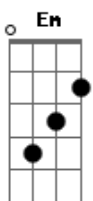

Ghost - Guiding Lights

tom:

Am

Intro: Am

[Primeira Parte]

Am A Am A

If I could pause right here

Em F
I would open my heart

Am A Am A

And tell you with no fear

Em F
That the path we have walked

C G
Led us into the dark

[Pré-Refrão]

Dm B E
There stood my... god, before... me

G
Do you know what they said?

[Refrão]

Am F C G
That the road that leads to nowhere is long

Am F C G
And that those who seek to go there are lost

Am F C G
The guiding lights (lights), they lead you on

Am F C G
And the road that leads to nowhere is long

[Segunda Parte]

Am A Am A
If I could turn around

Em F
I would've told you the truth

Am A Am A
It could've found its way

Acordes

© ukulele-chords.com

© ukulele-chords.com

© ukulele-chords.com