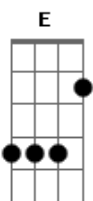

Ghost - Guiding Lights

tom:

Am

Intro: Am

[Primeira Parte]

Am A Am A

If I could pause right here

Em F
I would open my heart

[Segunda Parte]

Am A Am A
If I could turn around

Em F
I would've told you the truth

Am A Am A
It could've found its way

Acordes

© ukulele-chords.com

© ukulele-chords.com

© ukulele-chords.com

© ukulele-chords.com

© ukulele-chords.com

© ukulele-chords.com

© ukulele-chords.com

© ukulele-chords.com

© ukulele-chords.com

Em F
Through the powers that be

C G
I just want you to see