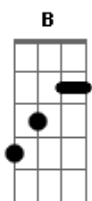

Ghost - Guiding Lights

tom:

Am

Intro: Am

[Primeira Parte]

Am A Am A

If I could pause right here

Em F
I would open my heart

[Segunda Parte]

Am A Am A
If I could turn around

Em F
I would've told you the truth

Am A Am A
It could've found its way

Acordes

© ukulele-chords.com

© ukulele-chords.com

© ukulele-chords.com

© ukulele-chords.com

© ukulele-chords.com

© ukulele-chords.com

© ukulele-chords.com

© ukulele-chords.com

© ukulele-chords.com

Em F
Through the powers that be

C G
I just want you to see