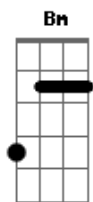

© ukulele-chords.com