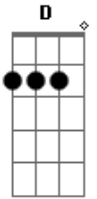

Giovani Trailanga - Dead Inside

tom:

A

Intro: A E D

A

A

I?m dead inside, I?m dead inside

E D A

Dead. Inside

E

D

A

I?m dead inside

E D A

Acordes

© ukulele-chords.com

© ukulele-chords.com

© ukulele-chords.com

Dead. Inside

A

Entre a vida e a morte

A

Eu escolhi a morte

A