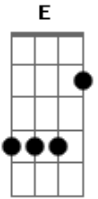

Giovani Trailanga - Dead Inside

tom:

A

Intro: A E D

A

A

I?m dead inside, I?m dead inside

E D A

Dead. Inside

E

D

A

I?m dead inside

E D A

Acordes

© ukulele-chords.com

© ukulele-chords.com

© ukulele-chords.com

Dead. Inside

A

Entre a vida e a morte

A

Eu escolhi a morte

A