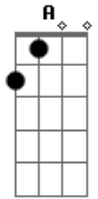

Giovani Trailanga - Dead Inside

tom:

A

Intro: A E D

A

A

I?m dead inside, I?m dead inside

E D A

Dead. Inside

E

D

A

I?m dead inside

E D A

Acordes

© ukulele-chords.com

© ukulele-chords.com

© ukulele-chords.com

Dead. Inside

A

Entre a vida e a morte

A

Eu escolhi a morte

A