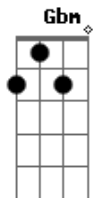

© ukulele-chords.com