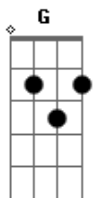

Girl In Red - Two Queens In a King Sized Bed

tom:

Intro: A Dbm Db G

A Dbm Gbm
Two queens in a king-sized bed
A Dbm Gbm Db
There's no mistletoe above our heads
A Dbm
But I'll kiss you anyway
Gbm Db
On Christmas day
A Dbm
Yeah, I'll kiss you anyway
Gbm Db
On Christmas day

[Refrão]

A Dbm
I don't have a lot to give
Gbm Db
But I would give you everything
A Dbm
All my time is yours to spend
Gbm A Dbm Gbm
Let me wrap you in with my skin
A Dbm Gbm
With my skin

A Dbm Gbm
Two queens in a king-sized bed
A Dbm Gbm
Like angels in the snow
A Dbm
My only wish is one more year

A Dbm Gbm
And then I want them all
A Dbm
Your freckled cheeks, our tangled feet
A Gbm
The closer, the better it gets
A
So let's stay right here
Dbm Gbm
Until forever disappears

[Refrão]

A Dbm
I don't have a lot to give
Gbm Db
But I would give you everything
A Dbm
All my time is yours to spend
Gbm A Dbm Gbm
Let me wrap you in with my skin
A Dbm Gbm
With my skin

A Dbm Gbm
Two queens in a king-sized bed
A Dbm Gbm Db
There's no mistletoe above our heads
A Dbm
But I'll kiss you anyway
Gbm Db
On Christmas day
A Dbm
Yeah, I'll kiss you anyway
Gbm Db Gbm A
On Christmas day

Acordes

© ukulele-chords.com