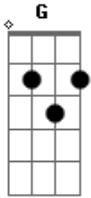

Gnarls Barkley - No Time Soon

Tom: G

Em **Bm**
This could be one of those days
Em **Bm**
When we must go our separate ways.
Em **Bm**
It's good for you to be out of my sight,
Em **Bm**
Because you never know, you might.

(refrão)

C
And i carry this
Gb
It's heavy.
C
And i miss you
Gb

already..

(**Em** **Bm**)

Em **Bm**
You were perfect babe.
Em **Bm**
My time will come yours too.
Em **Bm**
I'll gladly go before you.

I hope you live forever,
Or maybe we can go together.
It would be perfect baby.

And i carry this,
It's heavy.
And i miss you
already..

Acordes

© ukulele-chords.com