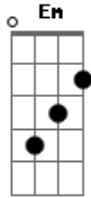

© ukulele-chords.com