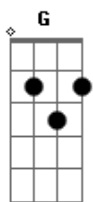

Golden Boys - Rock'n roll Lulababy

Tom: G

Intr :- G C D C G

G
She was just sixteen and all alone

C Am
when I came to be

D C
so we grew up together

G
My momma child and me

No things were bad

C D G
That old rock'n'roll Lullabye

and she'd sing

G
Sha la la la la la la la la

Am
It will be alright

C D
Sha la la la la la la la la

G
Let's just hold on tight

Sing it to me momma
my momma ma ma

Am
I will be alright

C
Sing it sweet and clear oh

D
Momma let me hear that

C D G
Old rock'n'roll Lullabye

G
Sha la la la la la la la la

Am
It will be alright

C D
Sha la la la la la la la la

G
Let's just hold on tight

Acordes