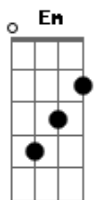

© ukulele-chords.com