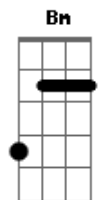

© ukulele-chords.com