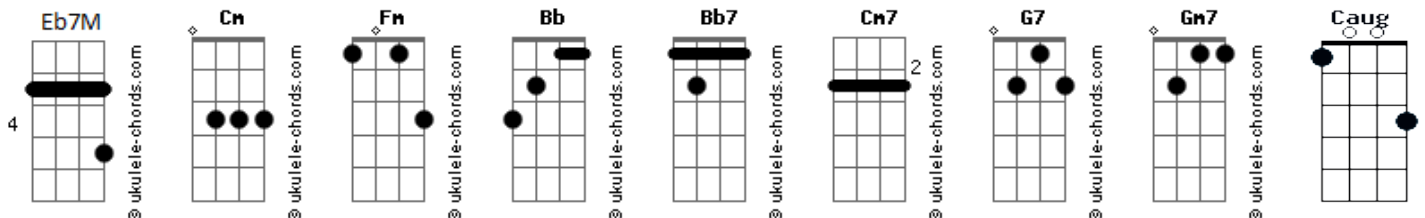

Good Kid - Cicada

tom:

Intro: Fm Bb Bb7 Eb7M Cm7
Fm Bb Bb7 Eb7M Cm7

[Primeira Parte]

Fm Bb
You're everything I'm thinking of
Eb7M Cm7
From time to time and dust to dust
Fm Bb Eb7M
Whenever there's a lull between the void
Cm7
You fill the silence

Abadd9 G7 Cm7 Eb7M
Gm7
I could be, I suppose, someone you should get to know
Abadd9 G7 Cm7
I could be, I suppose, someone you should get to know

[Interlúdio] Fm Bb Bb7 Eb7M Cm7

[Segunda Parte]

Fm Bb
I could get lost in pillowed dreams
Eb7M Cm7
Caught in a stitch of what could be
Fm Bb
Careful our time's not what it seems
Eb7M Cm7
So shake this one off and dance with me

[Pré-Refrão]

Fm Bb
We're dancing through the house

Acordes

Bb7 Eb7M Cm7
Think we need to figure this one out
Fm Bb
Shaking like a loose leaf from the spout
Bb7 Eb7M
I think we need to think on this one

[Refrão]