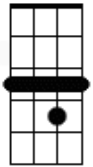

Abadd9

ukulele-chords.com