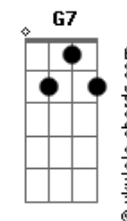

Good Kid - Cicada

tom:
Intro: Fm Bb Bb7 Eb Cm
Fm Bb Bb7 Eb Cm

[Primeira Parte]

Fm Bb
You're everything I'm thinking of
Eb Cm
From time to time and dust to dust
Fm Bb Eb
Whenever there's a lull between the void
Cm
You fill the silence

[Pré-Refrão]

Fm Bb
Languid on the couch
Bb7 Eb Cm
Think I need to figure this one out
Fm Bb
I'm lost beneath your cloud
Bb7 Eb
Can I keep my two feet on the ground?

[Refrão]

Abadd9
Wake me
G7
I'll love you tomorrow
Cm
You leave me
Eb
Breathless and hollow
Abadd9
Lately
G7
A tough pill to swallow
Cm
But I'll try to compose

Abadd9 G7 Cm Eb Gm
I could be, I suppose, someone you should get to know
Abadd9 G7 Cm
I could be, I suppose, someone you should get to know

[Interlúdio] Fm Bb Bb7 Eb Cm

[Segunda Parte]

Fm Bb
I could get lost in pillowed dreams
Eb Cm
Caught in a stitch of what could be
Fm Bb
Careful our time's not what it seems
Eb Cm
So shake this one off and dance with me

[Pré-Refrão]

Fm Bb
We're dancing through the house

Acordes

Bb7 Eb Cm
Think we need to figure this one out
Fm Bb
Shaking like a loose leaf from the spout
Bb7 Eb
I think we need to think on this one

[Refrão]

Abadd9
Wake me
G7
I'll love you tomorrow
Cm
You leave me
Eb
Breathless and hollow
Abadd9
Lately
G7
A tough pill to swallow
Cm
But I'll try to compose

Abadd9 G7 Cm Eb Gm
I could be, I suppose, someone you should get to know
Abadd9 G7 Cm
I could be, I suppose, someone you should get to know

[Ponte]

Fm Bb
I could be someone you should get to know!
Eb Cm
I could be someone you should get to know!
Fm Bb
I could be someone you should get to know!
Eb Cm
I could be someone you should get to know!

[Refrão]

Abadd9
Wake me
G7
I'll love you tomorrow
Cm
You leave me
Eb
Breathless and hollow
Abadd9
Lately
G7
A tough pill to swallow
Cm
But I'll try to compose

Abadd9 G7
I could be, I suppose, someone you should get to know
Cm Eb
(I could be, I dunno, someone you should get to know)
Abadd9 G7 Cm
I could be, I suppose, someone you should get to know

Someone you should get to know

[Final] Fm Bb Bb7 Eb Cm