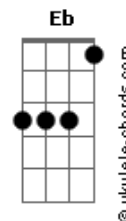

# Good Kid - Cicada

tom:  
Intro: Fm Bb Bb7 Eb Cm  
Fm Bb Bb7 Eb Cm

[Primeira Parte]

Fm Bb  
You're everything I'm thinking of  
Eb Cm  
From time to time and dust to dust  
Fm Bb Eb  
Whenever there's a lull between the void  
Cm  
You fill the silence

[Pré-Refrão]

Fm Bb  
Languid on the couch  
Bb7 Eb Cm  
Think I need to figure this one out  
Fm Bb  
I'm lost beneath your cloud  
Bb7 Eb  
Can I keep my two feet on the ground?

[Refrão]

Abadd9  
Wake me  
G7  
I'll love you tomorrow  
Cm  
You leave me  
Eb  
Breathless and hollow  
Abadd9  
Lately  
G7  
A tough pill to swallow  
Cm  
But I'll try to compose

Abadd9 G7 Cm Eb Gm  
I could be, I suppose, someone you should get to know  
Abadd9 G7 Cm  
I could be, I suppose, someone you should get to know

[Interlúdio] Fm Bb Bb7 Eb Cm

[Segunda Parte]

Fm Bb  
I could get lost in pillowed dreams  
Eb Cm  
Caught in a stitch of what could be  
Fm Bb  
Careful our time's not what it seems  
Eb Cm  
So shake this one off and dance with me

## Acordes

Bb7 Eb Cm  
Think we need to figure this one out  
Fm Bb  
Shaking like a loose leaf from the spout  
Bb7 Eb  
I think we need to think on this one

[Refrão]

Abadd9  
Wake me  
G7  
I'll love you tomorrow  
Cm  
You leave me  
Eb  
Breathless and hollow  
Abadd9  
Lately  
G7  
A tough pill to swallow  
Cm  
But I'll try to compose