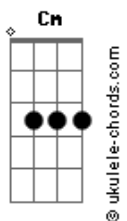

# Good Kid - Cicada

tom:  
Intro: Fm Bb Bb7 Eb Cm  
Fm Bb Bb7 Eb Cm

[Primeira Parte]

Fm Bb  
You're everything I'm thinking of  
Eb Cm  
From time to time and dust to dust  
Fm Bb Eb  
Whenever there's a lull between the void  
Cm  
You fill the silence

[Pré-Refrão]

Fm Bb  
Languid on the couch  
Bb7 Eb Cm  
Think I need to figure this one out  
Fm Bb  
I'm lost beneath your cloud  
Bb7 Eb  
Can I keep my two feet on the ground?

[Refrão]

Abadd9  
Wake me  
G7  
I'll love you tomorrow  
Cm  
You leave me  
Eb  
Breathless and hollow  
Abadd9  
Lately  
G7  
A tough pill to swallow  
Cm  
But I'll try to compose

Abadd9 G7 Cm Eb Gm  
I could be, I suppose, someone you should get to know  
Abadd9 G7 Cm  
I could be, I suppose, someone you should get to know

[Interlúdio] Fm Bb Bb7 Eb Cm

[Segunda Parte]

Fm Bb  
I could get lost in pillowed dreams  
Eb Cm  
Caught in a stitch of what could be  
Fm Bb  
Careful our time's not what it seems  
Eb Cm  
So shake this one off and dance with me

## Acordes

Bb7 Eb Cm  
Think we need to figure this one out  
Fm Bb  
Shaking like a loose leaf from the spout  
Bb7 Eb  
I think we need to think on this one

[Refrão]

Abadd9  
Wake me  
G7  
I'll love you tomorrow  
Cm  
You leave me  
Eb  
Breathless and hollow  
Abadd9  
Lately  
G7  
A tough pill to swallow  
Cm  
But I'll try to compose