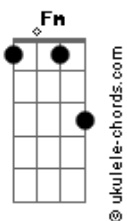

Good Kid - Cicada

tom:
Intro: Fm Bb Bb7 Eb Cm
Fm Bb Bb7 Eb Cm

[Primeira Parte]

Fm Bb
You're everything I'm thinking of
Eb Cm
From time to time and dust to dust
Fm Bb Eb
Whenever there's a lull between the void
Cm
You fill the silence

[Pré-Refrão]

Fm Bb
Languid on the couch
Bb7 Eb Cm
Think I need to figure this one out
Fm Bb
I'm lost beneath your cloud
Bb7 Eb
Can I keep my two feet on the ground?

[Refrão]

Abadd9
Wake me
G7
I'll love you tomorrow
Cm
You leave me
Eb
Breathless and hollow
Abadd9
Lately
G7
A tough pill to swallow
Cm
But I'll try to compose

Abadd9 G7 Cm Eb Gm
I could be, I suppose, someone you should get to know
Abadd9 G7 Cm
I could be, I suppose, someone you should get to know

[Interlúdio] Fm Bb Bb7 Eb Cm

[Segunda Parte]

Fm Bb
I could get lost in pillowed dreams
Eb Cm
Caught in a stitch of what could be
Fm Bb
Careful our time's not what it seems
Eb Cm
So shake this one off and dance with me

[Pré-Refrão]

Fm Bb
We're dancing through the house

Acordes

Bb7 Eb Cm
Think we need to figure this one out
Fm Bb
Shaking like a loose leaf from the spout
Bb7 Eb
I think we need to think on this one

[Refrão]

Abadd9
Wake me
G7
I'll love you tomorrow
Cm
You leave me
Eb
Breathless and hollow
Abadd9
Lately
G7
A tough pill to swallow
Cm
But I'll try to compose

Abadd9 G7 Cm Eb Gm
I could be, I suppose, someone you should get to know
Abadd9 G7 Cm
I could be, I suppose, someone you should get to know

[Ponte]

Fm Bb
I could be someone you should get to know!
Eb Cm
I could be someone you should get to know!
Fm Bb
I could be someone you should get to know!
Eb Cm
I could be someone you should get to know!

[Refrão]

Abadd9
Wake me
G7
I'll love you tomorrow
Cm
You leave me
Eb
Breathless and hollow
Abadd9
Lately
G7
A tough pill to swallow
Cm
But I'll try to compose

Abadd9 G7
I could be, I suppose, someone you should get to know
Cm Eb
(I could be, I dunno, someone you should get to know)
Abadd9 G7 Cm
I could be, I suppose, someone you should get to know

Someone you should get to know

[Final] Fm Bb Bb7 Eb Cm