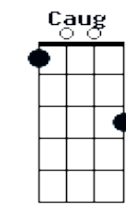

Good Kid - Cicada

tom:
Intro: Fm Bb Bb7 Eb Cm
Fm Bb Bb7 Eb Cm

[Primeira Parte]

Fm Bb
You're everything I'm thinking of
Eb Cm
From time to time and dust to dust
Fm Bb Eb
Whenever there's a lull between the void
Cm
You fill the silence

[Pré-Refrão]

Fm Bb
Languid on the couch
Bb7 Eb Cm
Think I need to figure this one out
Fm Bb
I'm lost beneath your cloud
Bb7 Eb
Can I keep my two feet on the ground?

[Refrão]

Abadd9
Wake me
G7
I'll love you tomorrow
Cm
You leave me
Eb
Breathless and hollow
Abadd9
Lately
G7
A tough pill to swallow
Cm
But I'll try to compose

Abadd9 G7 Cm Eb Gm
I could be, I suppose, someone you should get to know
Abadd9 G7 Cm
I could be, I suppose, someone you should get to know

[Interlúdio] Fm Bb Bb7 Eb Cm

[Segunda Parte]

Fm Bb
I could get lost in pillowed dreams
Eb Cm
Caught in a stitch of what could be
Fm Bb
Careful our time's not what it seems
Eb Cm
So shake this one off and dance with me

[Pré-Refrão]

Fm Bb
We're dancing through the house

Acordes

Bb7 Eb Cm
Think we need to figure this one out
Fm Bb
Shaking like a loose leaf from the spout
Bb7 Eb
I think we need to think on this one

[Refrão]

Abadd9
Wake me
G7
I'll love you tomorrow
Cm
You leave me
Eb
Breathless and hollow
Abadd9
Lately
G7
A tough pill to swallow
Cm
But I'll try to compose

Abadd9 G7 Cm Eb Gm
I could be, I suppose, someone you should get to know
Abadd9 G7 Cm
I could be, I suppose, someone you should get to know

[Ponte]

Fm Bb
I could be someone you should get to know!
Eb Cm
I could be someone you should get to know!
Fm Bb
I could be someone you should get to know!
Eb Cm
I could be someone you should get to know!

[Refrão]

Abadd9
Wake me
G7
I'll love you tomorrow
Cm
You leave me
Eb
Breathless and hollow
Abadd9
Lately
G7
A tough pill to swallow
Cm
But I'll try to compose

Abadd9 G7
I could be, I suppose, someone you should get to know
Cm Eb
(I could be, I dunno, someone you should get to know)
Abadd9 G7 Cm
I could be, I suppose, someone you should get to know

Someone you should get to know

[Final] Fm Bb Bb7 Eb Cm