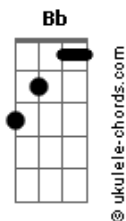

# Good Kid - Cicada

tom:  
Intro: Fm Bb Bb7 Eb Cm  
Fm Bb Bb7 Eb Cm

[Primeira Parte]

Fm Bb  
You're everything I'm thinking of  
Eb Cm  
From time to time and dust to dust  
Fm Bb Eb  
Whenever there's a lull between the void  
Cm  
You fill the silence

Abadd9 G7 Cm Eb Gm  
I could be, I suppose, someone you should get to know  
Abadd9 G7 Cm  
I could be, I suppose, someone you should get to know

[Interlúdio] Fm Bb Bb7 Eb Cm

[Segunda Parte]

Fm Bb  
I could get lost in pillowed dreams  
Eb Cm  
Caught in a stitch of what could be  
Fm Bb  
Careful our time's not what it seems  
Eb Cm  
So shake this one off and dance with me

## Acordes

Bb7 Eb Cm  
Think we need to figure this one out  
Fm Bb  
Shaking like a loose leaf from the spout  
Bb7 Eb  
I think we need to think on this one

[Refrão]

Abadd9  
Wake me  
G7  
I'll love you tomorrow  
Cm  
You leave me  
Eb  
Breathless and hollow  
Abadd9  
Lately  
G7  
A tough pill to swallow  
Cm  
But I'll try to compose