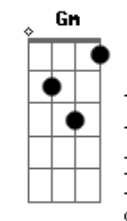

# Good Kid - Cicada

tom:  
Intro: Fm Bb Bb7 Eb Cm  
Fm Bb Bb7 Eb Cm

[Primeira Parte]

Fm Bb  
You're everything I'm thinking of  
Eb Cm  
From time to time and dust to dust  
Fm Bb Eb  
Whenever there's a lull between the void  
Cm  
You fill the silence

[Pré-Refrão]

Fm Bb  
Languid on the couch  
Bb7 Eb Cm  
Think I need to figure this one out  
Fm Bb  
I'm lost beneath your cloud  
Bb7 Eb  
Can I keep my two feet on the ground?

[Refrão]

Abadd9  
Wake me  
G7  
I'll love you tomorrow  
Cm  
You leave me  
Eb  
Breathless and hollow  
Abadd9  
Lately  
G7  
A tough pill to swallow  
Cm  
But I'll try to compose

Abadd9 G7 Cm Eb Gm  
I could be, I suppose, someone you should get to know  
Abadd9 G7 Cm  
I could be, I suppose, someone you should get to know

[Interlúdio] Fm Bb Bb7 Eb Cm

[Segunda Parte]

Fm Bb  
I could get lost in pillowed dreams  
Eb Cm  
Caught in a stitch of what could be  
Fm Bb  
Careful our time's not what it seems  
Eb Cm  
So shake this one off and dance with me

## Acordes

Bb7 Eb Cm  
Think we need to figure this one out  
Fm Bb  
Shaking like a loose leaf from the spout  
Bb7 Eb  
I think we need to think on this one

[Refrão]

Abadd9  
Wake me  
G7  
I'll love you tomorrow  
Cm  
You leave me  
Eb  
Breathless and hollow  
Abadd9  
Lately  
G7  
A tough pill to swallow  
Cm  
But I'll try to compose