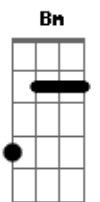

© ukulele-chords.com