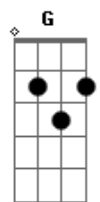

© ukulele-chords.com