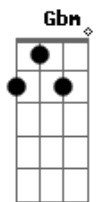

Good Kid - Cicada

tom:

Gbm (forma dos acordes no tom de Fm)

Capostrate na 1ª casa

Intro: Em A D Bm

Em A D Bm

[Verse 1]

You're everything I'm thinking of
From time to time and dust to dust
Whenever there's a lull between the void
You fill the silence
Languid on the couch
Think I need to figure this one out
I'm lost beneath your cloud
Can I keep my two feet on the ground?

[Chorus]

Wake me, I'll love you tomorrow
You leave me breathless and hollow
Lately, a tough pill to swallow
But I'll try to compose
I could be, I suppose, someone you should get to know
I could be, I suppose, someone you should get to know

Em A D Bm

Em A D Bm

[Verse 2]

I could get lost in pillowed dreams
Caught in a stitch of what could be
Careful our time's not what it seems
So shake this one off and dance with me
We're dancing through the house
Think we need to figure this one out
Shaking like a loose leaf from the spout

Acordes

© ukulele-chords.com