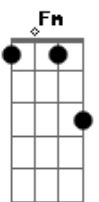

© ukulele-chords.com