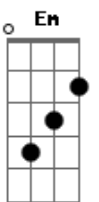

© ukulele-chords.com