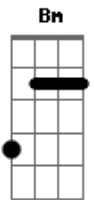

© ukulele-chords.com

Enter number two

D A
A movie queen to play the scene
Bm E Gbm
Of bringing all the good things out in me
D A
But for now love, let's be real

D A
I never thought I could act this way
Bm E
And I've got to say that I just don't get it
D A
I don't know where we went wrong
Bm E A
But the feeling's gone and I just can't get it back

A
If you could read my mind, love
G
What a tale my thoughts could tell
A
Just like an old time movie
G
'Bout a ghost from a wishing well

A D
In a castle dark or a fortress strong
E Gbm
With chains upon my feet
D A
But stories always end

D A
And if you read between the lines
Bm E
You'll know that I'm just trying to understand
D A
The feelings that you lack
D A
I never thought I could feel this way
Bm E
And I've got to say that I just don't get it
D A
I don't know where we went wrong
Bm
But the feeling's gone
E A
And I just can't get it back

(A G A)