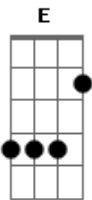

© ukulele-chords.com