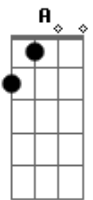

© ukulele-chords.com