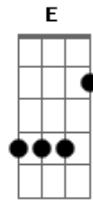

© ukulele-chords.com