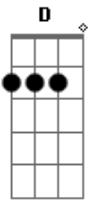

© ukulele-chords.com