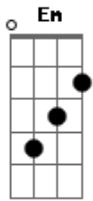

Gorillaz - Every Planet We Reach Is Dead

tom:
Em

Intro: Em

Em D
I lost my leg like
C Bm
I lost my way
Am
So no loose ends

Nothing to see me down Bm
Am Em
How are we going to work this out?

Em D
Dreams are bad
C Bm
Our heads are mad
Am
I love the girl

But God only knows it's
Bm
Getting hard to see the sun
Am
Coming through
Bm
I love you
Bm Bm Em
But what are we going to do?

Em Em Em
Picture I'm a dreamer
Em G
I'll take you deeper
C Am
Down to the sleepy glow
D C
Time is a low
Bm
Don't you know?
Em
What are we going to do?
(Em D)
C Bm
When we go down
Am
All the second selfless days
Bm
You're in love with him
Am
I want to see you again
Bm
I love you
Em
But what are we going to do?
[Final] E G A Em
Bm Am B7

Acordes

© ukulele-chords.com