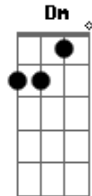

© ukulele-chords.com