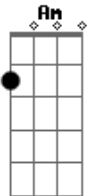

© ukulele-chords.com