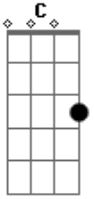

© ukulele-chords.com