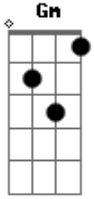

© ukulele-chords.com