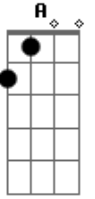

© ukulele-chords.com