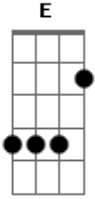

Gorillaz - Slow Country

Tom: E

Piano:

Progressão 1:

E A E C A
City lights, cool mid-lows, me and my soul, gives you a cry.

Progressão 2:

E A E A
I can't stand you loneliness, can't stand your loneliness...

Progressão 3:

E A
La la la la la la la la la la, ba ba ba ba ba be.
E C
La la la la la la la la la la, la la la la la la la
E Gm E C E A
La la, la la la, la la la la, whoh, oh oh ooo hoo.

Acordes

© ukulele-chords.com