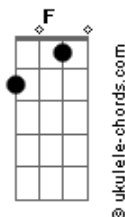

Gracie Abrams - Painkillers

tom:

C

[Primeira Parte]

C Em F
I almost liked the way you fooled me
To make me feel like this would last forever
C Em F7M
But twice a night, I'd wake up sweating
To sleep without you here would do me better

[Refrão]

Am G F7M
I, I, I, I
Called you out? and labeled you? a "problem"
Am G F7M
I, I, I, I
I should know that it takes one to know one

[Segunda Parte]

C Em F
You represent the codependence
I was down, you wore the shinin' armor
C Em F

Acordes

The side-effect is cold resentment
Tricked m? into thinking you were stronger

Am G F7M
I, I, I, I
Call?d you out and knew you were my problem
Am G F7M
I, I, I, I
I should know that it takes one to know one
[Final]

C Em
Hold me slowly, you don't even know me
F7M
Home now, lights out
G
Pictures just destroy me
C Em F7M G
Come through late, and tell me that you want it bad
C Em
Hold me slowly, you don't even know me
F7M
Home now, lights out
G
Pictures just destroy me
C Em F
Come through late, and tell me that you want it bad