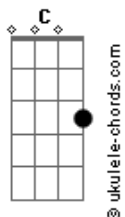

Gracie Abrams - Painkillers

tom:

C

[Primeira Parte]

C Em F
I almost liked the way you fooled me
To make me feel like this would last forever
C Em F7M
But twice a night, I'd wake up sweating
To sleep without you here would do me better

[Refrão]

Am G F7M
I, I, I, I
Called you out? and labeled you? a "problem"
Am G F7M
I, I, I, I
I should know that it takes one to know one

[Segunda Parte]

C Em F
You represent the codependence
I was down, you wore the shinin' armor
C Em F

Acordes

The side-effect is cold resentment
Tricked m? into thinking you were stronger

Am G F7M
I, I, I, I
Call?d you out and knew you were my problem
Am G F7M
I, I, I, I
I should know that it takes one to know one
[Final]