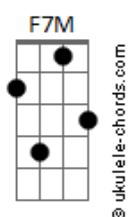

Gracie Abrams - Painkillers

tom:

C

[Primeira Parte]

C Em F
I almost liked the way you fooled me
To make me feel like this would last forever
C Em F7M
But twice a night, I'd wake up sweating
To sleep without you here would do me better

[Refrão]

Am G F7M
I, I, I, I
Called you out? and labeled you? a "problem"
Am G F7M
I, I, I, I
I should know that it takes one to know one

[Segunda Parte]

C Em F
You represent the codependence
I was down, you wore the shinin' armor
C Em F

Acordes

The side-effect is cold resentment
Tricked m? into thinking you were stronger

Am G F7M
I, I, I, I
Call?d you out and knew you were my problem
Am G F7M
I, I, I, I
I should know that it takes one to know one
[Final]