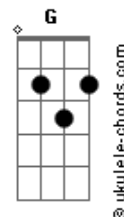

Gracie Abrams - Painkillers

tom:

C

[Primeira Parte]

C Em F
I almost liked the way you fooled me
To make me feel like this would last forever
C Em F7M
But twice a night, I'd wake up sweating
To sleep without you here would do me better

[Refrão]

Am G F7M
I, I, I, I
Called you out? and labeled you? a "problem"
Am G F7M
I, I, I, I
I should know that it takes one to know one

[Segunda Parte]

C Em F
You represent the codependence
I was down, you wore the shinin' armor
C Em F

Acordes

The side-effect is cold resentment
Tricked m? into thinking you were stronger

Am G F7M
I, I, I, I
Call?d you out and knew you were my problem
Am G F7M
I, I, I, I
I should know that it takes one to know one
[Final]