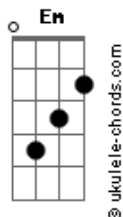

Gracie Abrams - Painkillers

tom:

C

[Primeira Parte]

C Em F
I almost liked the way you fooled me
To make me feel like this would last forever
C Em F7M
But twice a night, I'd wake up sweating
To sleep without you here would do me better

[Refrão]

Am G F7M
I, I, I, I
Called you out? and labeled you? a "problem"
Am G F7M
I, I, I, I
I should know that it takes one to know one

[Segunda Parte]

C Em F
You represent the codependence
I was down, you wore the shinin' armor
C Em F

Acordes

The side-effect is cold resentment
Tricked m? into thinking you were stronger

Am G F7M
I, I, I, I
Call?d you out and knew you were my problem
Am G F7M
I, I, I, I
I should know that it takes one to know one
[Final]