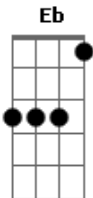

© ukulele-chords.com