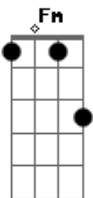

© ukulele-chords.com