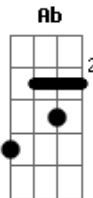

Fm Ab Eb Bb

Fm Ab Eb Bb Fm
I walk this empty street, On the Boulevard of broken dreams
Ab Eb Bb Fm
When the city sleeps, And I'm the only one and I walk alone

Fm Ab Eb Bb Fm
I walk alone, I walk alone.
Fm Ab Eb Bb
I walk alone, I walk a....

Db Ab Eb Fm
My shadow's the only one that walks beside me
Db Ab Eb Fm
My shallow hearts the only thing that's beating
Db Ab Eb Fm
Sometimes I wish someone out there will find me
Db Ab C7
Till then I walk alone

Fm Ab Eb Bb
Ah-Ah Ah-Ah Ah-Ah Ahhh-Ah
Fm Ab Eb Bb
haaa-ah Ah-Ah Ah-Ah Ah-Ah

Repeat chord patterns for the rest of the song.

I'm walking down the line
That divides me somewhere in my mind
On the border line of the edge

And where I walk alone

Read between the lines
What's fucked up and everything's all right
Check my vital signs, to know I'm still alive
And I walk alone

I walk alone, I walk alone
I walk alone, I walk a....

My shadow's the only one that walks beside me
My shallow heart's the only thing that's beating
Sometimes I wish someone out there will find me
Till then I walk alone

Ah-Ah Ah-Ah Ah-Ah Ahhh-Ah
Ah-Ah Ah-Ah I walk alone, I walk a....

SOLO

Rhythm - Db Ab Eb Fm x3
Db Ab C7

I walk this empty street
On the Boulevard of broken dreams
Where the city sleeps
And I'm the only one and I walk a...,

My shadow's the only one that walks beside me
My shallow heart's the only thing that's beating
Sometimes I wish someone out there will find me
Till then I walk alone

Outro

Acordes

© ukulele-chords.com