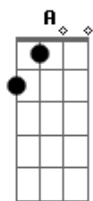

Green Day - Going To Pasalacqua

Tom: A

Verso:

^E
^A Here we go again infatuation touches me just when I thought
^D that it would end

^E
^D Oh, but then again it seems much more than that

^A
^D But, I'm not sure exactly what you're thinkin'

Pré - Refrão:

^D Well, I toss and turn all night thinkin' of your ways of
^A affection ^E

^D But, to find out it's not different at all
^A ^E

^A Well, I throw away my past mistakes and contemplate my future

^D That's when I say... ..what the hey?

Refrão:

^E Would I last forever? You and I together ^{Gb}

^D Hand in hand we run away... ..far away ^A

^E I'm in for nasty weather but, I'll take whatever ^{Gb}

^D ^D ^D ^A | A(PM)

You can give that comes my way... ..far away

Verso:

^E ^D
^A Here we go again infatuation touches me just when I thought
^E that it would end

^E
^D Oh, but then again it seems much more than that

^A
^D But, I'm not sure exactly what you're thinkin'

(Pré Refrão)

(Refrão)

Ponte: ^A ^D ^A ^D (3x) ^A

(Pré Refrão)

Refrão:

^E ^{Gb}
^D ^D ^D ^A
Would I last forever? You and I together

^E ^{Gb}
^D ^D ^D ^A
Hand in hand we run away... ..far away

^E ^{Gb}
^D ^D ^D ^A
I'm in for nasty weather but, I'll take whatever

^D ^D ^D ^A
You can give that comes my way... ..far away...

...far away...

Acordes

© ukulele-chords.com