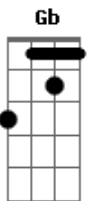

© ukulele-chords.com