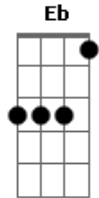

© ukulele-chords.com