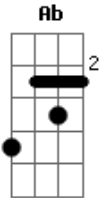

© ukulele-chords.com