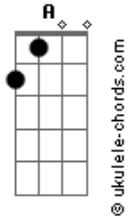

Green Day - The Static Age

Tom: A

I. Verse x3
Gtr 1

Gtr 2

II. Pre-Chorus
Gtr 1

: : :
Gtr 2

III. Chorus
Gtr 1

Gtr 2

IV. Repeat Verse

V. Repeat Pre-Chorus

VI. Repeat Chorus x2

VII. Bridge
Both Guitars

Acordes

VIII. Solo / Keychange 1 Step
Gtr 1

Gtr 2

IX. Adlib / Keychange 2 Steps
Gtr 1