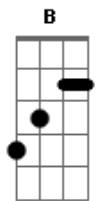

© ukulele-chords.com