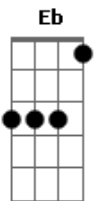

© ukulele-chords.com