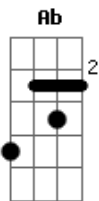

© ukulele-chords.com