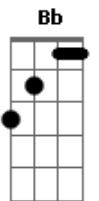

© ukulele-chords.com