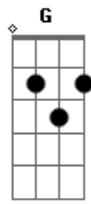

© ukulele-chords.com