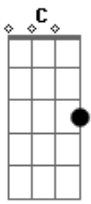

Groundation - Long Long Ago

Tom: C

(u)

(u)

Tabbed by: gotta have kaya

(u)=upstrum

main riff:

Am G Dm Em Am
(u)

2nd riff: starts at 1:14, 2:57, 4:40

Em D Em D C D

chorus: starts at 1:43, 3:26, 5:09

Em D C D Em

main riff
2nd riff
chorus
main riff
2nd riff
chorus
main riff
2nd riff
chorus
main riff

...let me know what you think.
one love

=====

Acordes

© ukulele-chords.com