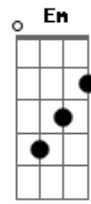

© ukulele-chords.com