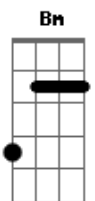

Guilherme Filgueiras - Gift

tom:

Bm

When i think about you, i remember a felling lost one day
Bm A G Gb Em Gb
Get along in this days there is a especial mean in some way
Bm A G Gb Em C

G D C B Aadd9 A7
Your glance at me has conquer me, has broken all my heart
G D C B Aadd9 A7
At look to you, there is a feeling inside again to be start

Bm A G Gb Em Gb
We pass through many roads in time, but never crosses until now
Bm A G Gb Em C
Must i believe in this moment, a sign, to us fell and allow

G D C B Aadd9 A7
Your glance at me has conquer me, has broken all my heart
G D C B Aadd9 A7

At look to you, there is a feeling inside again to be start

C D G Gb Em
I will tell you that the future with you i have no doubt
C D
To say the time, the age all this can be, reallly, phase out

[Solo] **G D C A**
G D C A

G D C B Aadd9 A7
Your glance at me has conquer me, has broken all my heart
G D C B Aadd9 A7
At look to you, there is a feeling inside again to be start

G D C B Aadd9 A7
Your sweet smile, when i see it, all my day will gone be alright
G D C B Aadd9 A7 D
To run away with you i ju- st wanna hear you say, fine

Acordes

© ukulele-chords.com