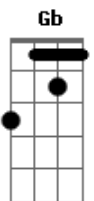

© ukulele-chords.com