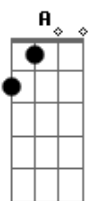

© ukulele-chords.com