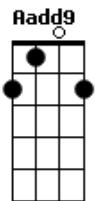

© ukulele-chords.com