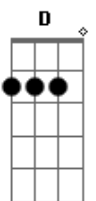

© ukulele-chords.com