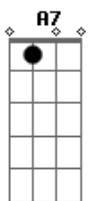

© ukulele-chords.com