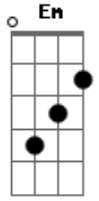

© ukulele-chords.com