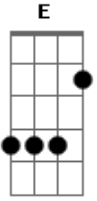

© ukulele-chords.com