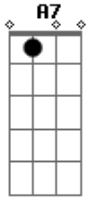

© ukulele-chords.com