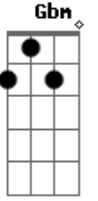

© ukulele-chords.com