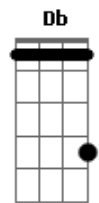

Segundo Refrão:

A B C D
 Oh Oh Oh, Sweet child o' mine
 A B C D
 Oh Oh Oh Oh, Sweet love of mine

Riff 2: D C G D
 D C G D

(Guitarra 2)

D
 P.M.

D
 P.M.

Primeira Parte:

(Guitarra 1)

(Parte 3)

E G
 Where do we go?
 A C D
 Where do we go now?

(Parte 4)

E G
 Where do we go?
 A D C
 Where do we go now, now, now

(Parte 5)

B A G Gb E
 Now, now, now, now, now
 G
 Sweet child
 A C D E
 Sweet child o' mine

(Parte 6)

(Parte 1)

(Parte 2)

(Parte 3)

Acordes

© ukulele-chords.com

© ukulele-chords.com

© ukulele-chords.com