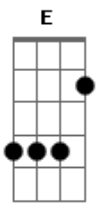

© ukulele-chords.com