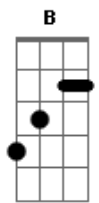

© ukulele-chords.com