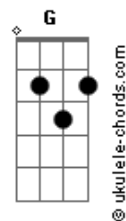

Gustavo Bertoni - Midnight Sun

tom:

Am (forma dos acordes no tom de Bm)

Afinação: D G C F A D

Intro: Bm A G A
Bm A G A

[Primeira Parte]

Bm A G A
I see the growing trees
Bm A G A
The light within the leaves
Bm A G A
My eyes are half awake
Bm A G A
From myths I dared to dream

Bm A G A
I spot a golden star
Bm A G A
It carries an old song
Bm A G A
It whispers in my ear
Bm A G A
Some words I cannot hear

[Refrão]

D Bb G
Where have you gone?
D Bb G
Where have you gone?
D Bb G
Where have you gone?

(D Bb G)
Gm
"Await the midnight sun"

(Bm A G A)

[Segunda Parte]

Bm A G A

Acordes

Not sure where this will go
Bm A G A
But I'm starting to amend
Bm A G A
All ends they bloom a start
Bm A G A
And we begin again

(D Bb G)

Gm
"Await the midnight sun"

(Em Em A7 A7)
(Em Em A7 A7)

[Terceira Parte]

Bm A G
Feeling my feet in the sand
A Bm
I let it all go
A G A
All that I've ever had

Bm A G
"Please, you'll get yourself hurt"
A Bm
My ego screams
A G
But it knows not what it always does