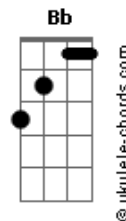

Gustavo Bertoni - Midnight Sun

tom:

Am (forma dos acordes no tom de Bm)

Afinação: D G C F A D

Intro: Bm A G A
Bm A G A

[Primeira Parte]

Bm A G A
I see the growing trees
Bm A G A
The light within the leaves
Bm A G A
My eyes are half awake
Bm A G A
From myths I dared to dream

Bm A G A
I spot a golden star
Bm A G A
It carries an old song
Bm A G A
It whispers in my ear
Bm A G A
Some words I cannot hear

[Refrão]

D Bb G
Where have you gone?
D Bb G
Where have you gone?
D Bb G
Where have you gone?

(D Bb G)
Gm
"Await the midnight sun"

(Bm A G A)

[Segunda Parte]

Bm A G A

Acordes

Not sure where this will go
Bm A G A
But I'm starting to amend
Bm A G A
All ends they bloom a start
Bm A G A
And we begin again

(D Bb G)

Gm
"Await the midnight sun"

(Em Em A7 A7)
(Em Em A7 A7)

[Terceira Parte]

Bm A G
Feeling my feet in the sand
A Bm
I let it all go
A G A
All that I've ever had

Bm A G
"Please, you'll get yourself hurt"
A Bm
My ego screams
A G
But it knows not what it always does