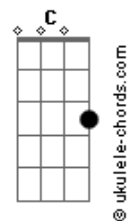

Gustavo Bertoni - Midnight Sun

tom:

Am (forma dos acordes no tom de Bm)

Afinação: D G C F A D

Intro: Bm A G A
Bm A G A

[Primeira Parte]

Bm A G A
I see the growing trees
Bm A G A
The light within the leaves
Bm A G A
My eyes are half awake
Bm A G A
From myths I dared to dream

Bm A G A
I spot a golden star
Bm A G A
It carries an old song
Bm A G A
It whispers in my ear
Bm A G A
Some words I cannot hear

[Refrão]

D Bb G
Where have you gone?
D Bb G
Where have you gone?
D Bb G
Where have you gone?

(D Bb G)
Gm
"Await the midnight sun"

(Bm A G A)

[Segunda Parte]

Bm A G A

Acordes

Not sure where this will go
Bm A G A
But I'm starting to amend
Bm A G A
All ends they bloom a start
Bm A G A
And we begin again