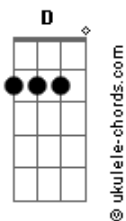

Gustavo Bertoni - Midnight Sun

tom:

Am (forma dos acordes no tom de Bm)

Afinação: D G C F A D

Intro: Bm A G A
Bm A G A

[Primeira Parte]

Bm A G A
I see the growing trees
Bm A G A
The light within the leaves
Bm A G A
My eyes are half awake
Bm A G A
From myths I dared to dream

Bm A G A
I spot a golden star
Bm A G A
It carries an old song
Bm A G A
It whispers in my ear
Bm A G A
Some words I cannot hear

[Refrão]

D Bb G
Where have you gone?
D Bb G
Where have you gone?
D Bb G
Where have you gone?

(D Bb G)
Gm
"Await the midnight sun"

(Bm A G A)

[Segunda Parte]

Bm A G A

Acordes

Not sure where this will go
Bm A G A
But I'm starting to amend
Bm A G A
All ends they bloom a start
Bm A G A
And we begin again