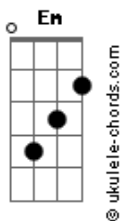

Gustavo Bertoni - Midnight Sun

tom:

Am (forma dos acordes no tom de Bm)

Afinação: D G C F A D

Intro: Bm A G A
Bm A G A

[Primeira Parte]

Bm A G A
I see the growing trees
Bm A G A
The light within the leaves
Bm A G A
My eyes are half awake
Bm A G A
From myths I dared to dream

Bm A G A
I spot a golden star
Bm A G A
It carries an old song
Bm A G A
It whispers in my ear
Bm A G A
Some words I cannot hear

[Refrão]

D Bb G
Where have you gone?
D Bb G
Where have you gone?
D Bb G
Where have you gone?

(D Bb G)
Gm
"Await the midnight sun"

(Bm A G A)

[Segunda Parte]

Bm A G A

Acordes

Not sure where this will go
Bm A G A
But I'm starting to amend
Bm A G A
All ends they bloom a start
Bm A G A
And we begin again

(D Bb G)

Gm
"Await the midnight sun"

(Em Em A7 A7)
(Em Em A7 A7)

[Terceira Parte]

Bm A G
Feeling my feet in the sand
A Bm
I let it all go
A G A
All that I've ever had

Bm A G
"Please, you'll get yourself hurt"
A Bm
My ego screams
A G
But it knows not what it always does