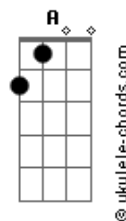

Gustavo Bertoni - Midnight Sun

tom:

Am (forma dos acordes no tom de Bm)

Afinação: D G C F A D

Intro: Bm A G A
Bm A G A

[Primeira Parte]

Bm A G A
I see the growing trees
Bm A G A
The light within the leaves
Bm A G A
My eyes are half awake
Bm A G A
From myths I dared to dream

Bm A G A
I spot a golden star
Bm A G A
It carries an old song
Bm A G A
It whispers in my ear
Bm A G A
Some words I cannot hear

[Refrão]

D Bb G
Where have you gone?
D Bb G
Where have you gone?
D Bb G
Where have you gone?

(D Bb G)
Gm
"Await the midnight sun"

(Bm A G A)

[Segunda Parte]

Bm A G A

Acordes

Not sure where this will go
Bm A G A
But I'm starting to amend
Bm A G A
All ends they bloom a start
Bm A G A
And we begin again