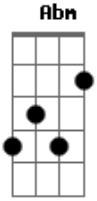

© ukulele-chords.com