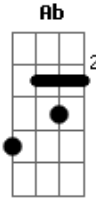

Gwen Stefani - Bubble Pop Electric

tom:
E

Come on Johnny, when you gonna get here?
Db A Ab
Alright, hold your pretty horses. I'll be there in a minute
A Ab Gbm
You just get yourself dolled up alright toots
Db Gb
And you pick a place, you just pick a place
A
Umm, Johnny?
Ab
Yeah, Gwenie, Gwen, Gwen?
Db Gbm A Ab Dbm Gb
You might want to hurrry, because tonight is the night
A Ab Db
I'm empty, I need fulfilling, yes I do love
Gb A
To the ceiling, when I do love
Ab Db Gb
I get this feeling when I'm in love
A Ab Db
I'm restless, can't you see I try my bestest
Gb A
To be good girl, because it's just us
Ab Db Gb
So take me now and do me justice
A Ab
I'm waiting patiently
Dbm Gb
Anticipating your arrival
A
And I'm hating
Ab Db
It takes so long to get to my house
Gb
To take me out
A Ab
Tonight I?m gonna give you
Dbm Gb
All my love in the back seat
A Ab
Bubble pop electric
Db Gb
Bubble pop electric
A Ab
Gonna speed it down and slow
Dbm Gb
It up in the back seat
A Abm
Bubble pop electric
Dbm Gb
Uh-o in the back seat
A Ab Db
Ok now, I understand he?s on his way now
Gb A
But jeez louise I mean today now
Ab Db Gb
I can?t wait I wanna play now
A
I?m antsy
Ab Db
Bubble pop electric pansies
Gb A
My sweet tooth I want your candy
Ab Db Gb
The Queen Of England would say it randy
A
I?m itchy
Ab Db
I wish you would come and scratch me
Gb A
Tonight I?m falling won?t you catch me
Ab Db

Bubble pop electric

A Ab

Gonna speed it down and slow

Db Gb

It up in the back seat

A Ab

Bubble pop electric

Db Gb

Uh-o in the back seat

Acordes

© ukulele-chords.com

© ukulele-chords.com

© ukulele-chords.com

© ukulele-chords.com

© ukulele-chords.com

© ukulele-chords.com