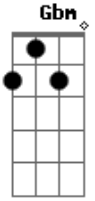

Bubble pop electric

A Ab

Gonna speed it down and slow

Db Gb

It up in the back seat

A Ab

Bubble pop electric

Db Gb

Uh-o in the back seat

Acordes

© ukulele-chords.com

© ukulele-chords.com

© ukulele-chords.com

© ukulele-chords.com

© ukulele-chords.com

© ukulele-chords.com