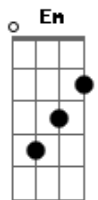

© ukulele-chords.com