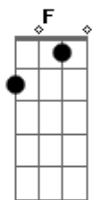

Hanson - The Walk

Tom: C

[Intro:] F G E(#5)# A

F G
Well deep in the woods where nothing is seen
Em F F F7M
A tightrope is strung to his heel

F G
And high on the walk he's down on one knee

Em F F F7M
He waits for the slow of the breeze

G E Am F
Oh, wow, look at him now, on his feet

G E Am
High up in the sky

F Bm7
And every moment stands endlessly

Am G G G7
It feels as though time isn't moving

F Bm7
And every second, one breath not to breathe

Am G G G7
I watch as he moves to the beat

F G
While I'm on the floor I watch from my seat

Em F F F7M
And watch as he sways with the trees

F G
And slowly he moves, but so elegantly

Em F
I'm more on the edge of my seat

G Em F
On the tightrope everything's bare

G Em F
All that there is, is from here to there

G Em F
On the tightrope the goal is quite clear

G E E E F
Don't lose yourself in your

F G E(#5)# A
Fear...

C C
Everyone waits on the walk

Dm G
Some are long and some small, but all of them tall

C C
Everyone must make a choice

Dm Bb
Will I go for it all, and possibly fall

Am G F G
E(#5)# A
The tightrope is thin I could possibly win on the walk

Well high on the walk the tightrope it bends
And nobody knows where it ends

To win or to lose you're all on your own
Everyone must be alone

ACORDES:

F=13x23x

G=35x45x

E(#5)#=4x211x

A=x0223x

C=6x555x

Dm=x0023x

Bm7(b5)=x2323x

obs: faça os acordes da intro dedilhados

Acordes

© ukulele-chords.com