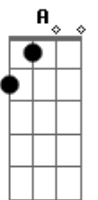

Hanson - The Walk

Tom: C

[Intro:] F G E(#5)# A

F G
Well deep in the woods where nothing is seen
Em F F F7M
A tightrope is strung to his heel

F G
And high on the walk he's down on one knee

Em F F F7M
He waits for the slow of the breeze

Well high on the walk the tightrope it bends
And nobody knows where it ends

To win or to lose you're all on your own
Everyone must be alone

ACORDES:

F=13x23x

G=35x45x

E(#5)#=4x211x

A=x0223x

C=6x555x

Dm=x0023x

Bm7(b5)=x2323x

obs: faça os acordes da intro dedilhados

Acordes

© ukulele-chords.com

© ukulele-chords.com

© ukulele-chords.com

© ukulele-chords.com