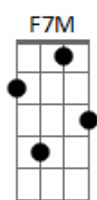

Hanson - The Walk

Tom: C

[Intro:] F G E(#5)# A

F G
Well deep in the woods where nothing is seen
Em F F F7M
A tightrope is strung to his heel

F G
And high on the walk he's down on one knee

Em F F F7M
He waits for the slow of the breeze

Am G G G7
I watch as he moves to the beat

F G
While I'm on the floor I watch from my seat

Em F F F7M
And watch as he sways with the trees

F G
And slowly he moves, but so elegantly

Em F
I'm more on the edge of my seat

Well high on the walk the tightrope it bends
And nobody knows where it ends

To win or to lose you're all on your own
Everyone must be alone

ACORDES:

F=13x23x

G=35x45x

E(#5)#=4x211x

A=x0223x

C=6x555x

Dm=x0023x

Bm7(b5)=x2323x

obs: faça os acordes da intro dedilhados

Acordes

© ukulele-chords.com

© ukulele-chords.com

© ukulele-chords.com

© ukulele-chords.com