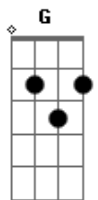

Hanson - The Walk

Tom: C

[Intro:] F G E(#5)# A

F G
Well deep in the woods where nothing is seen
Em F F F7M
A tightrope is strung to his heel

F G
And high on the walk he's down on one knee

Em F F F7M
He waits for the slow of the breeze

Am G G G7
I watch as he moves to the beat

F G
While I'm on the floor I watch from my seat

Em F F F7M
And watch as he sways with the trees

F G
And slowly he moves, but so elegantly

Em F
I'm more on the edge of my seat

Well high on the walk the tightrope it bends
And nobody knows where it ends

To win or to lose you're all on your own
Everyone must be alone

ACORDES:

F=13x23x

G=35x45x

E(#5)#=4x211x

A=x0223x

C=6x555x

Dm=x0023x

Bm7(b5)=x2323x

obs: faça os acordes da intro dedilhados

Acordes

© ukulele-chords.com

© ukulele-chords.com

© ukulele-chords.com

© ukulele-chords.com