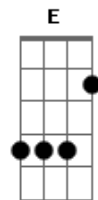

© ukulele-chords.com