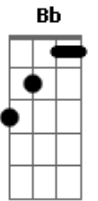

© ukulele-chords.com