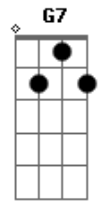

© ukulele-chords.com