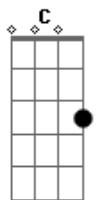

Hanson - The Walk

Tom: C

[Intro:] F G E(#5)# A

F G
Well deep in the woods where nothing is seen
Em F F F7M
A tightrope is strung to his heel

F G
And high on the walk he's down on one knee

Em F F F7M
He waits for the slow of the breeze

Am G G G7
I watch as he moves to the beat

F G
While I'm on the floor I watch from my seat

Em F F F7M
And watch as he sways with the trees

F G
And slowly he moves, but so elegantly

Em F
I'm more on the edge of my seat

Well high on the walk the tightrope it bends
And nobody knows where it ends

To win or to lose you're all on your own
Everyone must be alone

ACORDES:

F=13x23x

G=35x45x

E(#5)#=4x211x

A=x0223x

C=6x555x

Dm=x0023x

Bm7(b5)=x2323x

obs: faça os acordes da intro dedilhados

Acordes

© ukulele-chords.com

© ukulele-chords.com

© ukulele-chords.com

© ukulele-chords.com