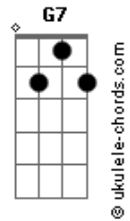

Morten Harket - When I Reached The Moon

Tom: F
Intro: G D F C G D F C Gm Dm F C Gm Dm F C

Gm Dm F
When I reached the moon,
C Gm Dm F C

It turned to stone
Gm Dm
Since I won your heart
F C Gm Dm F C

I?ve been alone
G7 Dm
I was drawn to the light,
F C
Circling ?round

Gm
I should have kept
Dm F C Gm Dm F C Gm Dm F C
My feet on the ground aahh

Bb
I dreamt of you, my love
C
The dream came true

Bb C
I came to know a way of
D Gm Dm F C
losing you uuh haa ah
G Gm Dm
I know a way of
F C

Losing you
Gm Dm F C
losing you uuh haa ah
G Dm
I know a way of
F C

Losing you
Gm Dm
The feelings that you gave me
F C G Dm F C

I?ve never known
Gm Dm
Since I won your heart baby
F C Gm Dm F C

I?ve been alone
Bb
I?m on the dark side

C
I?m leaving soon
Bb
All I ever cared for
C D Gm Dm C
I can see from the moon uhh aaahh
Gm Dm
I know a way of
C
Losing you
Gm Dm F C
losing you uuh haa ah
Gm Dm
I know a way of
C Bb C Bb C Bb C F
Losing you

G D
I dreamt of you, my love
Ddim7 G D7 F C
The dream came true

G D F
I came to know a way of
D G Dm C
losing you uuuuuuuuhh
Gm Dm C

losing you uuh haa ah
Gm Dm
I know a way of
C

Losing you
Gm Dm C
losing you uuh haa ah
Gm Dm
I know a way of
C Gm Dm C

Losing you
Gm Dm
I know a way of
C Gm Dm C

Losing you
Gm Dm
I know a way of
F C
Losing you

(Gm Dm F C Gm Dm Dm C Gm Dm F C Gm Dm F C)

Acordes

Ddim7