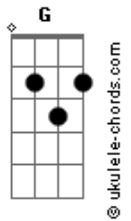

Morten Harket - When I Reached The Moon

Tom: F
Intro: G D F C G D F C Gm Dm F C Gm Dm F C

Gm Dm F
When I reached the moon,
C Gm Dm F C

It turned to stone
Gm Dm
Since I won your heart
F C Gm Dm F C

I?ve been alone
G7 Dm
I was drawn to the light,
F C
Circling ?round

Gm
I should have kept
Dm F C Gm Dm F C Gm Dm F C
My feet on the ground aahh

Bb
I dreamt of you, my love
C
The dream came true

Bb C
I came to know a way of
D Gm Dm F C
losing you uuh haa ah
G Gm Dm
I know a way of
F C

Losing you
Gm Dm F C
losing you uuh haa ah
G Dm
I know a way of
F C

Losing you
Gm Dm
The feelings that you gave me
F C G Dm F C

I?ve never known
Gm Dm
Since I won your heart baby
F C Gm Dm F C

I?ve been alone
Bb
I?m on the dark side

C
I?m leaving soon
Bb
All I ever cared for
C D Gm Dm C
I can see from the moon uhh aaahh
Gm Dm
I know a way of
C
Losing you
Gm Dm F C
losing you uuh haa ah
Gm Dm
I know a way of
C Bb C Bb C Bb C F
Losing you

G D
I dreamt of you, my love
Ddim7 G D7 F C
The dream came true

G D F
I came to know a way of
D G Dm C
losing you uuuuuuuuhh
Gm Dm C

losing you uuh haa ah
Gm Dm
I know a way of
C

Losing you
Gm Dm C
losing you uuh haa ah
Gm Dm
I know a way of
C Gm Dm C

Losing you
Gm Dm
I know a way of
C Gm Dm C

Losing you
Gm Dm
I know a way of
F C
Losing you

(Gm Dm F C Gm Dm Dm C Gm Dm F C Gm Dm F C)

Acordes

Ddim7