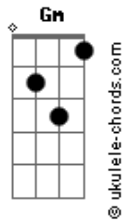

Morten Harket - When I Reached The Moon

Tom: F
Intro: G D F C G D F C Gm Dm F C Gm Dm F C

Gm Dm F
When I reached the moon,
C Gm Dm F C

It turned to stone
Gm Dm
Since I won your heart
F C Gm Dm F C

I?ve been alone
G7 Dm
I was drawn to the light,
F C
Circling ?round

Gm
I should have kept
Dm F C Gm Dm F C Gm Dm F C
My feet on the ground aahh

Bb
I dreamt of you, my love
C
The dream came true

Bb C
I came to know a way of
D Gm Dm F C
losing you uuh haa ah
G Gm Dm
I know a way of
F C

Losing you
Gm Dm F C
losing you uuh haa ah
G Dm
I know a way of
F C

Losing you
Gm Dm
The feelings that you gave me
F C G Dm F C

I?ve never known
Gm Dm
Since I won your heart baby
F C Gm Dm F C

I?ve been alone
Bb
I?m on the dark side

C
I?m leaving soon
Bb
All I ever cared for
C D Gm Dm C
I can see from the moon uhh aaahh
Gm Dm
I know a way of
C
Losing you
Gm Dm F C
losing you uuh haa ah
Gm Dm
I know a way of
C Bb C Bb C Bb C F
Losing you

G D
I dreamt of you, my love
Ddim7 G D7 F C
The dream came true

G D F
I came to know a way of
D G Dm C
losing you uuuuuuuuhh
Gm Dm C

losing you uuh haa ah
Gm Dm
I know a way of
C

Losing you
Gm Dm C
losing you uuh haa ah
Gm Dm
I know a way of
C Gm Dm C

Losing you
Gm Dm
I know a way of
C Gm Dm C

Losing you
Gm Dm
I know a way of
F C
Losing you

(Gm Dm F C Gm Dm Dm C Gm Dm F C Gm Dm F C)

Acordes

Ddim7