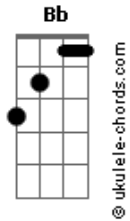

Morten Harket - When I Reached The Moon

Tom: F
Intro: G D F C G D F C Gm Dm F C Gm Dm F C

Gm Dm F
When I reached the moon,
C Gm Dm F C

It turned to stone
Gm Dm
Since I won your heart
F C Gm Dm F C

I?ve been alone
G7 Dm
I was drawn to the light,
F C
Circling ?round

Gm
I should have kept
Dm F C Gm Dm F C Gm Dm F C
My feet on the ground aahh

Bb
I dreamt of you, my love
C
The dream came true

Bb C
I came to know a way of
D Gm Dm F C
losing you uuh haa ah
G Gm Dm
I know a way of
F C

Losing you
Gm Dm F C
losing you uuh haa ah
G Dm
I know a way of
F C

Losing you
Gm Dm
The feelings that you gave me
F C G Dm F C

I?ve never known
Gm Dm
Since I won your heart baby
F C Gm Dm F C

I?ve been alone
Bb
I?m on the dark side

C
I?m leaving soon
Bb
All I ever cared for
C D Gm Dm C
I can see from the moon uhh aaahh
Gm Dm
I know a way of
C
Losing you
Gm Dm F C
losing you uuh haa ah
Gm Dm
I know a way of
C Bb C Bb C Bb C F
Losing you

G D
I dreamt of you, my love
Ddim7 G D7 F C
The dream came true

G D F
I came to know a way of
D G Dm C
losing you uuuuuuuuhh
Gm Dm C

losing you uuh haa ah
Gm Dm
I know a way of
C

Losing you
Gm Dm C
losing you uuh haa ah
Gm Dm
I know a way of
C Gm Dm C

Losing you
Gm Dm
I know a way of
C Gm Dm C

Losing you
Gm Dm
I know a way of
F C
Losing you

(Gm Dm F C Gm Dm Dm C Gm Dm F C Gm Dm F C)

Acordes

Ddim7