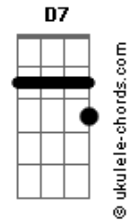

Morten Harket - When I Reached The Moon

Tom: F
Intro: G D F C G D F C Gm Dm F C Gm Dm F C

Gm Dm F
When I reached the moon,
C Gm Dm F C

It turned to stone
Gm Dm
Since I won your heart
F C Gm Dm F C

I?ve been alone
G7 Dm
I was drawn to the light,
F C
Circling ?round

Gm
I should have kept
Dm F C Gm Dm F C Gm Dm F C
My feet on the ground aahh

Bb
I dreamt of you, my love
C
The dream came true

Bb C
I came to know a way of
D Gm Dm F C
losing you uuh haa ah
G Gm Dm
I know a way of
F C

Losing you
Gm Dm F C
losing you uuh haa ah
G Dm
I know a way of
F C

Losing you
Gm Dm
The feelings that you gave me
F C G Dm F C

I?ve never known
Gm Dm
Since I won your heart baby
F C Gm Dm F C

I?ve been alone
Bb
I?m on the dark side

C
I?m leaving soon
Bb
All I ever cared for
C D Gm Dm C
I can see from the moon uhh aaahh
Gm Dm
I know a way of
C
Losing you
Gm Dm F C
losing you uuh haa ah
Gm Dm
I know a way of
C Bb C Bb C Bb C F
Losing you

G D
I dreamt of you, my love
Ddim7 G D7 F C
The dream came true

G D F
I came to know a way of
D G Dm C
losing you uuuuuuuuhh
Gm Dm C

losing you uuh haa ah
Gm Dm
I know a way of
C

Losing you
Gm Dm C
losing you uuh haa ah
Gm Dm
I know a way of
C Gm Dm C

Losing you
Gm Dm
I know a way of
C Gm Dm C

Losing you
Gm Dm
I know a way of
F C
Losing you

(Gm Dm F C Gm Dm Dm C Gm Dm F C Gm Dm F C)

Acordes

Ddim7