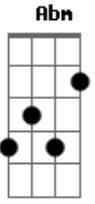

© ukulele-chords.com