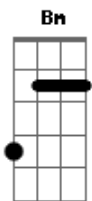

© ukulele-chords.com