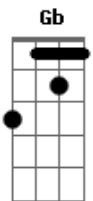

© ukulele-chords.com