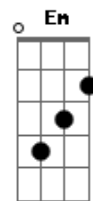

© ukulele-chords.com