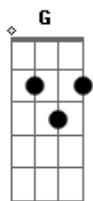

© ukulele-chords.com