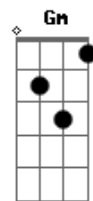

© ukulele-chords.com