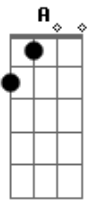

© ukulele-chords.com