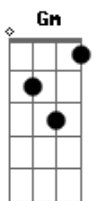

© ukulele-chords.com