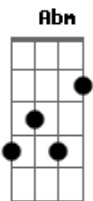

© ukulele-chords.com