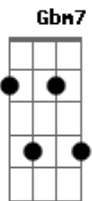

© ukulele-chords.com