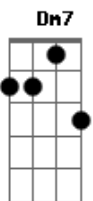

© ukulele-chords.com