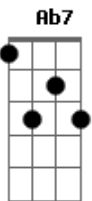

© ukulele-chords.com