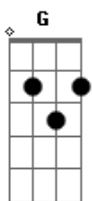

© ukulele-chords.com