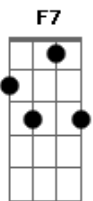

© ukulele-chords.com