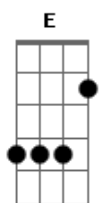

High School Musical: The Musical: The Series - Puppy Love

tom:

Intro: E
[Primeira Parte]

E B
Let's go for a W-A-L-K
Dbm A
I'll wait the whole dog day
E B
'Cause you're the only one I wanna chase
Dbm A
This spark is here to stay
E A B Dbm
I'm scruffy and eager, an over-achiever
Am A B
But hey, you rescued a golden retriever
E B
Just call my name, and I'll come runnin'
Dbm A
Jump for joy when you get home

E B
Life gets rough, but here's my promise
Dbm A
You'll never walk alone
E B Am A
I might not be trained, I might drive you insane
Gbm B
But there's no one more loyal or true
Gbm B E
Yeah, puppy love's the love I got for you

[Final]

B A
Ah-ohh, ahh-ohh
Gbm E
Puppy love's the love I got for you
B
Oh, oh
A E
Puppy love's the love I got for you

Acordes

© ukulele-chords.com

© ukulele-chords.com

© ukulele-chords.com

© ukulele-chords.com