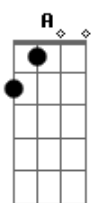

[Final]

B A
Ah-ohh, ahh-ohh
Gbm E
Puppy love's the love I got for you
B
Oh, oh
A E
Puppy love's the love I got for you

Acordes

© ukulele-chords.com

© ukulele-chords.com

© ukulele-chords.com

© ukulele-chords.com