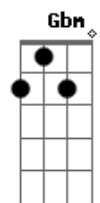

© ukulele-chords.com