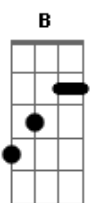

High School Musical: The Musical: The Series - Puppy Love

tom:

Intro: E
[Primeira Parte]

E B
Let's go for a W-A-L-K
Dbm A
I'll wait the whole dog day
E B
'Cause you're the only one I wanna chase
Dbm A
This spark is here to stay
E A B Dbm
I'm scruffy and eager, an over-achiever
Am A B
But hey, you rescued a golden retriever
E B
Just call my name, and I'll come runnin'
Dbm A
Jump for joy when you get home

E B
Life gets rough, but here's my promise
Dbm A
You'll never walk alone
E B Am A
I might not be trained, I might drive you insane
Gbm B
But there's no one more loyal or true
Gbm B E
Yeah, puppy love's the love I got for you

[Final]

B A
Ah-ohh, ahh-ohh
Gbm E
Puppy love's the love I got for you
B
Oh, oh
A E
Puppy love's the love I got for you

Acordes

© ukulele-chords.com

© ukulele-chords.com

© ukulele-chords.com

© ukulele-chords.com