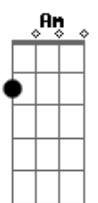

[Final]

B A
Ah-ohh, ahh-ohh
Gbm E
Puppy love's the love I got for you
B
Oh, oh
A E
Puppy love's the love I got for you

Acordes

© ukulele-chords.com

© ukulele-chords.com

© ukulele-chords.com

© ukulele-chords.com