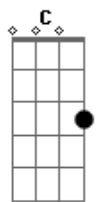

© ukulele-chords.com