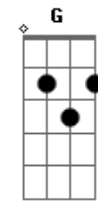

© ukulele-chords.com