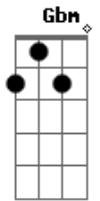

A A7 Bm E7
Every game you play, every night you stay I'll be watching you

D A
Oh, can't you see, you belong to me

Bm7
How my poor heart aches, with every step you take

E7
Every move you make, every vow you break

A Gbm
Every move you make, every vow you break

E7 A
Every smile you fake, every claim you stake

A
I'll be watching you every single day and every word you say

E7 A
Every game you play, every night you stay I'll be watching you

A Gbm
Every breath you take, every move you make, every vow you break

E7 A
Every smile you fake, every claim you stake I'll be watching you

Acordes

© ukulele-chords.com

© ukulele-chords.com

© ukulele-chords.com