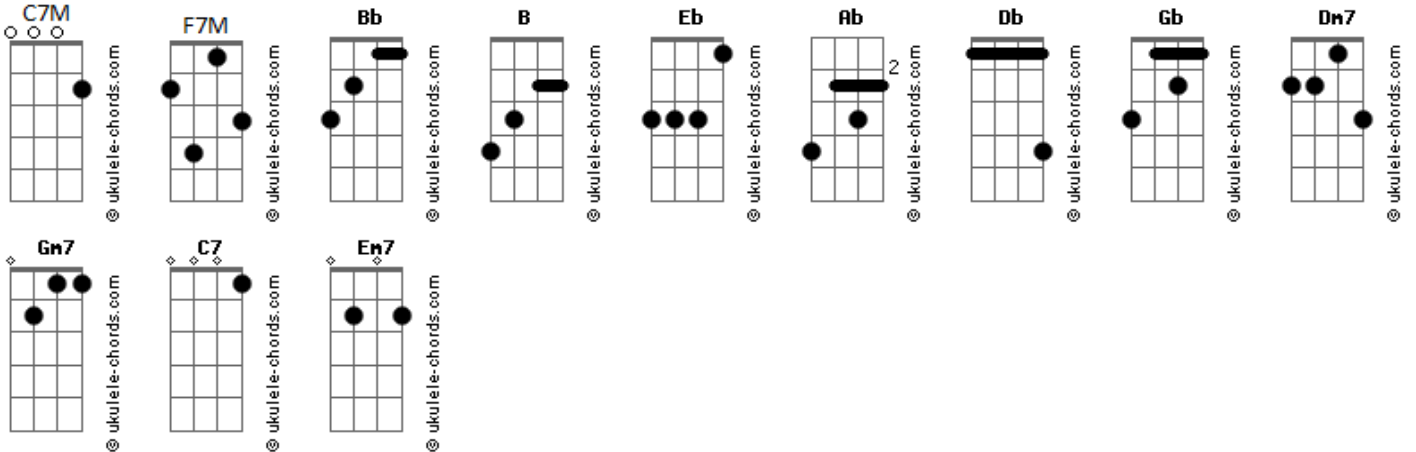

hybs - Tip Toe

tom:
Bb (forma dos acordes no tom de B)
 Afinação: **Eb Ab Db Gb Bb Eb**

Intro: **Dm7 C7M Dm7 C7M**

Dm7
 Take me back to the ground 'cause girl
C7M
 You look fine as hell (fine as hell)
Gm7
 I'm not easily distracted
C7 C7
 But you're acting like a magnet
F7M
 You pull me in
Dm7
 I'll be putting on a suit, be tiptoeing to you
Em7
 If you're down for it
Dm7
 We got nothing else to do, and nothing else to lose
C7M
 And I'm down for this

Dm7
 If you're in the mood, we can take it to the moon
C7M
 Just like a movie scene, table for two
Dm7
 No need to be fed, I want you instead
C7M
 If you're in the mood, we can tip toe to the moon

Dm7
 Hold up, hmmm

Acordes

Tell my friends to pinch me hard
C7M
 'Cause it couldn't be real (this can't be real)
Gm7
 Oh, Is this a dream I'm living?
C7 C7
 Lord help me, please
F7M
 'Cause I can't get over you!
Dm7
 I'll be putting on a suit, be tiptoeing to you
Em7
 If you're down for it
Dm7
 We got nothing else to do, and nothing else to lose
C7M
 And I'm down for this (Are you down for this? Yah!)
Dm7
 If you're in the mood, we can take it to the moon
C7M
 Just like a movie scene, table for two
Dm7
 No need to be fed, I want you instead
C7M
 If you're in the mood, we can tip toe to the moon
Dm7
 If you're in the mood, we can take it to the moon
C7M
 Just like a movie scene, table for two
Dm7
 No need to be fed, I want you instead
C7M
 If you're in the mood, we can tip toe to the moon
 [Final]
Dm7
 Tip toe, tip toe, tip toe, tip toe, tip toe, tip toe
C7M
 Tip toe, tip toe, tip toe, tip toe, tip toe, tip toe