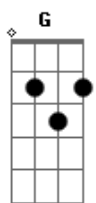

© ukulele-chords.com