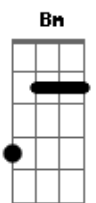

© ukulele-chords.com