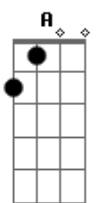

Integração Musical - Easy Like a Sunday Morning

Tom: A

(forma dos acordes no tom de G)
Capostrate na 2ª casa

[Primeira Parte]

G Bm
Know it sounds funny
G Am D7
But I just can't stand the pain
G Bm Am D7
Girl I'm leaving you tomorrow
G Bm
Seems to me girl you know
G Am D7
I've done all I can
G Bm Am
You see I beg, stole and I borrowed
C
Yeah, uh

[Refrão]

G Bm Am
That's why I'm easy
G Bm Am
I'm easy like sunday morning
G Bm Am
It's why I'm easy
Easy like

[Segunda Parte]

G Bm Am
Sunday morning rain is falling
G Bm Am
Steal some covers share some skin
G Bm Am

Clouds are shrouding us in moments unforgettable

G Bm Am
You twist to fit the mold that I am in
[Ponte]

G Bm Am
But things just get so crazy living life gets hard to do
G Bm Am
And I would gladly hit the road get up and go if I knew
G Bm Am
That some day it would lead me back to you
G Bm Am
That some day it would lead me back to you

[Refrão]

G Bm Am G Bm Am
That may be all I need In darkness she is all I see
G Bm Am
Come and rest your bones with me
G Bm Am
Driving slow on Sunday Morning and I never want to leave

[Refrão]

G Bm Am
That's why I'm easy
(That may be all I need)
G Bm Am D7
I'm easy like sunday morning
(In darkness she is all I see)
G Bm Am
It's why I'm easy
(Come and rest your bones with me)
G Bm Am
Driving slow on Sunday Morning and I never want to leave
(Easy like a Sunday Morning)

Acordes

© ukulele-chords.com