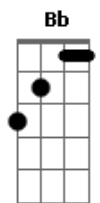

ukulele-chords.com