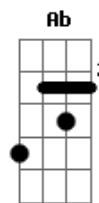

ukulele-chords.com