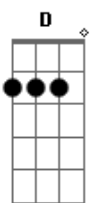

ukulele-chords.com