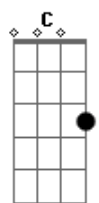

ukulele-chords.com