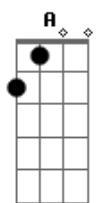

Iron Maiden - From Here To Eternity

Tom: A

after 1st verse: repeat 2x
after 2nd verse: repeat 4x

Transcribed by: Jonas Bergan

- h - hammer on
- p - pull off
- b - bend string up
- r - release bend
- / - slide up
- \ - slide down
- v - vibrato
- t - tap (with strumming hand)
- x - muted, struck string

is from here to eternity.

Bridge:

FROM HERE TO ETERNITY

rythm guitar:

D C

B C D C D (solo guitar begins after 2x) repeat 3x

last time:

D C

Bb C D C E

solo guitar:

D C

B C D D C D

D C

Bb C D C E

1st, 2nd verse:

She fell in love...
E D C

she leaned over...
C D C E

she'd never seen...
E D C

she left there...
C D (E)

repeat 2x Hell

Chorus:

ain't a bad place, Hell
(E)

E D E D E

Db D E D E

E D

C D E D E

E D

Db D E D E

(solo begins)

E D

C D E D E

solo guitar:

E D

C D E D E

Rythm for solo 1:

/ / / / /
E D C D E (repeat 2x)

Rythm for solo 2:

/ / / / /
D C Bb C D (repeat 2x)

Repeat chorus 2x after solos and then:

Hell ain't a bad place,
(E)

hell is from here to e-ter-ni-ty.
A Ab E A Ab E A Ab (E)

Strum last note (E) a lot of times(with solo guitar).

This was my first transcription, so I hope you enjoy it.
I didn't have enough time to write down the solos
(they're pretty complicated).
If you have suggestions or comments mail me at:

Acordes

ukulele-chords.com