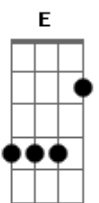

ukulele-chords.com