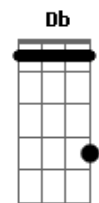

ukulele-chords.com