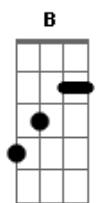

ukulele-chords.com