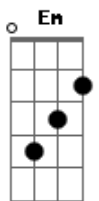

Isly - Anthem

tom:

Dm

Words can't describe **Bb** **Dm**

I feel so alive **Gm**

My heart is beating out of my chest **Em** **Bb**

And I can't deny **Dm**

This passion of mine **Gm**

This song is stuck inside of my head **Em** **Bb** **Dm** **Gm** **Em**

Raise your voices, lift them high **Bb** **Dm**

All of heaven can hear you **Gm** **Em**

Bb **Dm** **Gm** **Em**
Lift your hands up to the sky (Woah)

Bb **Dm**
Let this anthem awaken a new generation

Gm **Em**
The world that is singing for You

Bb **Dm**
Oh, a song for the ages is sweeping the nations

Gm **Em**
The world that is living for You

Bb **Dm**
Singing oh, oh, oh, oh

Gm **Em**
Oh, oh, oh, oh, oh, oh

Bb
Oh, oh, oh, oh

Dm **Gm** **Em**
Oh, oh, oh, oh, oh, oh

Acordes

© ukulele-chords.com

© ukulele-chords.com

© ukulele-chords.com

© ukulele-chords.com