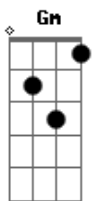

Isly - Anthem

tom:

Dm

Words can't describe **Bb** **Dm**

I feel so alive **Gm**

My heart is beating out of my chest **Em** **Bb**

And I can't deny **Dm**

This passion of mine **Gm**

This song is stuck inside of my head **Em** **Bb** **Dm** **Gm** **Em**

Raise your voices, lift them high **Bb** **Dm**

All of heaven can hear you **Gm** **Em**

Bb **Dm** **Gm** **Em**
Lift your hands up to the sky (Woah)

Bb **Dm**
Let this anthem awaken a new generation

Gm **Em**
The world that is singing for You

Bb **Dm**
Oh, a song for the ages is sweeping the nations

Gm **Em**
The world that is living for You

Bb **Dm**
Singing oh, oh, oh, oh

Gm **Em**
Oh, oh, oh, oh, oh, oh

Bb
Oh, oh, oh, oh

Dm **Gm** **Em**
Oh, oh, oh, oh, oh, oh

Acordes

© ukulele-chords.com

© ukulele-chords.com

© ukulele-chords.com

© ukulele-chords.com