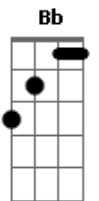

Isly - Anthem

tom:

Dm

Words can't describe **Bb** **Dm**

I feel so alive **Gm**

My heart is beating out of my chest **Em** **Bb**

And I can't deny **Dm**

This passion of mine **Gm**

This song is stuck inside of my head **Em** **Bb** **Dm** **Gm** **Em**

Raise your voices, lift them high **Bb** **Dm**

All of heaven can hear you **Gm** **Em**

Bb **Dm** **Gm** **Em**
Lift your hands up to the sky (Woah)

Bb **Dm**
Let this anthem awaken a new generation

Gm **Em**
The world that is singing for You

Bb **Dm**
Oh, a song for the ages is sweeping the nations

Gm **Em**
The world that is living for You

Bb **Dm**
Singing oh, oh, oh, oh

Gm **Em**
Oh, oh, oh, oh, oh, oh

Bb
Oh, oh, oh, oh

Dm **Gm** **Em**
Oh, oh, oh, oh, oh, oh

Acordes

© ukulele-chords.com

© ukulele-chords.com

© ukulele-chords.com

© ukulele-chords.com