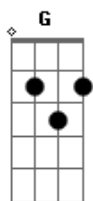

© ukulele-chords.com

© ukulele-chords.com