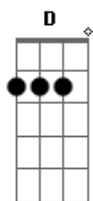

Israel Kamakawiwo'ole - Lover Of Mine

tom:
D
Lover of mine, over the sea G D
Deep blue ocean, waves in motion A D
Where have you gone? G D
I look to the sea D
Someday, you'll come home to me A G D
Lover of mine, over the sea G D
Welcome summer, sunny weather A D
Where have you gone? G D
I look to the sea A G D

Someday, you'll come home to me G A D
People say i'm the dreamer G A D D7
But i'm not the only one G A Bm D D7
Someday, you will join us G A D D7
And the world will be as one G D
Lover of mine, where can you be? A D
Welcome summer, sunny weather G
Where have you gone? D
I look to the sea A G D
Someday, you'll come home to me A G Cm A
Someday, you'll come home to me

Acordes