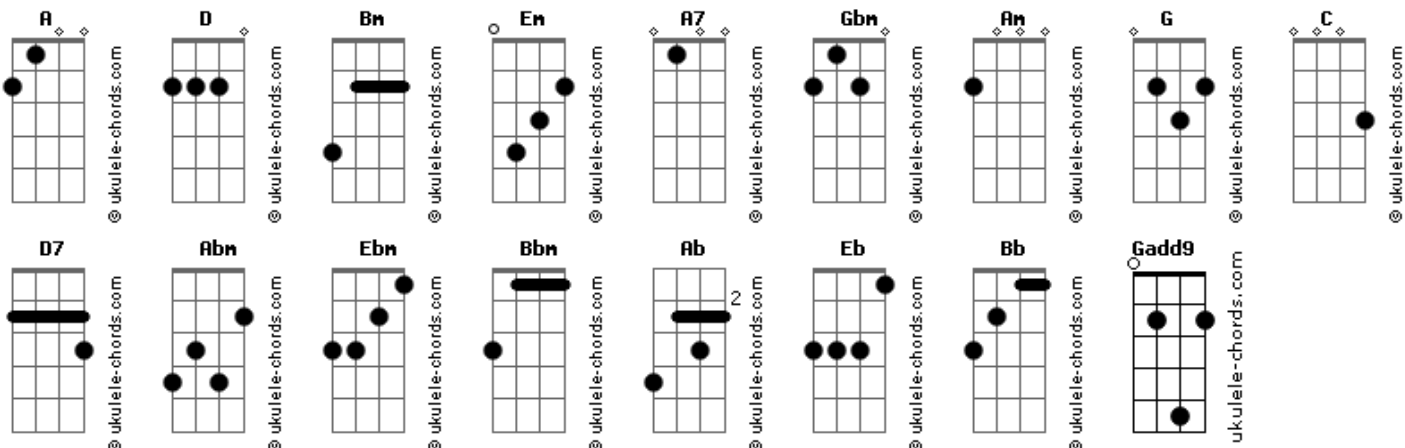

# Jacob Collier - Little Blue

Intro:  
(Harmonicos)

Little blue, be my shelter  
Be my cradle, be my womb  
Be my boat, be my river  
Be the stillness of the Moon

[Riff 1]

If I could, I'd go with you  
To a place I never knew  
In your eyes, so dark and open  
There's a light that leads me back to you

[Riff 2]

Cause you're not so far away  
I hear you say  
You'll never walk alone  
Don't be afraid of the dark  
In your heart, you're gonna find a way  
To carry the weight of the world  
On your shoulders  
You're gonna find a way home

[Ponte]

Little blue, be my anchor  
Be my light, my compass star

## Acordes

Be my darkness, be my danger  
Be the strings of my guitar  
Little blue, how I love you  
Something strong and something true  
In your arms, so dear and gentle  
There's a home that leads me back to you