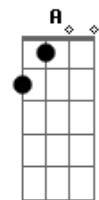

© ukulele-chords.com