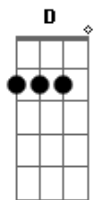

Jacque Lee - Broken Ones

Tom: D

Intro: Bm G

Bm D
Cross your heart and say you're never giving up
Bm G
That you'll carry on when every door will shut
Bm Gbm G A
And you'll live you'll live with no regret
Bm D
We wear a smile to hide that we've been hurt before
Bm G
Keep our desires in a suitcase by the door
Bm Gbm G A
'Cause you know, you know we're only human

D Gbm
So lay your hands on the left behind
Bm G
We know how it feels to be forgotten for a while
D Gbm
In a crowded place try not to feel alone,
Bm G
Just remember that we've all been broken once
D A7
Let's love the broken ones, yeah yeah
D A
Love the broken ones

Bm D
Raise your glass to all the words we never say
Bm G
We do our best, but still we look the other way
Bm Gbm G A
'Cause sometimes it's easier to run
Bm Gbm A

'Cause after all, we're only humans

D Gbm
So lay your hands on the left behind
Bm G
We know how it feels to be forgotten for a while
D Gbm
In a crowded place try not to feel alone,
Bm G
Just remember that we've all been broken once
D A7
Let's love the broken ones, yeah yeah
D A G
Love the broken ones

Bm
Sometimes we're left behind,
Gbm
Feel like the only one
Em
But we were born to try
A7 D
Yeah, we're only human

D Gbm
So lay your hands on the left behind
Bm G
We know how it feels to be forgotten for a while
D Gbm
In a crowded place try not to feel alone,
Bm G
Just remember that we've all been broken once
D A7
Let's love the broken ones, yeah yeah
D A D
Love the broken ones

Acordes

© ukulele-chords.com