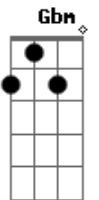

© ukulele-chords.com