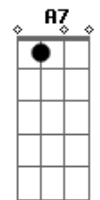

© ukulele-chords.com