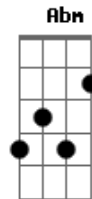

© ukulele-chords.com