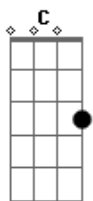

G
I hope that I am and you don't hate me

C **Am**
Don't be mad, I am just a man

Dm
And I know, and I know, and I know, and I know

G
And I know, and I know that you must hate me

x1 x2

[Verso 2]

Am **Dm** **Em** **Am**
Holding back the reasons not to love you, try to find the way

Dm **Em** **Abm**
But when you're feeling down and lonely, it makes it hard to say

x1 x1

[Pré-Refrão]

Dm
So dry those eyes and don't be afraid

Am
Cause the rhythm of lovers ain't the same

Dm **G**
No, you don't know it don't come easy, come easy

[Refrão 2]

C **Am**
They say it comes in threes; love, hope and misery
Dm
and the first two were gone and tell me if I'm wrong

G
I hope that I am and you don't hate me

C **Am**
Don't be mad, I am just a man

Dm **G**
And I know, and I know, and I know that you must hate me

[Ponte]

Am
As I think about the only way that you know the love

F
No, this feeling can't be right if it don't mean much

Dm
No, this feeling ain't right if it don't mean much

G
I can't be here for you

Am
No, I can't live a lie, woman, that you must know

F
And this feeling can't be right if it moves so slow

Dm
No, this feeling ain't right if it moves so slow

G
I can't be here with you..

[Refrão 3]

C **Abm**
They say it comes in threes; love, hope and misery
Dm
and the first two were gone and tell me if I'm wrong

G
I hope that I am and you don't hate me

C **Am**
Don't be mad, I am just a man

Dm
And I know, and I know, and I know, and I know

G
And I know, and I know that you must hate me

C| - Am - Dm - G

[Final]

Acordes

© ukulele-chords.com