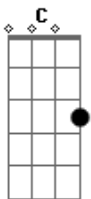

G
I hope that I am and you don't hate me

C **Am**
Don't be mad, I am just a man

Dm
And I know, and I know, and I know, and I know

G
And I know, and I know that you must hate me

x1 x2

[Verso 2]

Am **Dm** **Em** **Am**
Holding back the reasons not to love you, try to find the way

Dm **Em** **Abm**
But when you're feeling down and lonely, it makes it hard to say

x1 x1

[Pré-Refrão]

Dm
So dry those eyes and don't be afraid

Am
Cause the rhythm of lovers ain't the same

Dm **G**
No, you don't know it don't come easy, come easy

[Refrão 2]

C **Am**
They say it comes in threes; love, hope and misery
Dm
and the first two were gone and tell me if I'm wrong

G
I hope that I am and you don't hate me

C **Am**
Don't be mad, I am just a man

Dm **G**
And I know, and I know, and I know that you must hate me

[Ponte]

Am
As I think about the only way that you know the love

F
No, this feeling can't be right if it don't mean much

Dm
No, this feeling ain't right if it don't mean much

G
I can't be here for you

Am
No, I can't live a lie, woman, that you must know

F
And this feeling can't be right if it moves so slow

Dm
No, this feeling ain't right if it moves so slow

G
I can't be here with you..

[Refrão 3]

C **Abm**
They say it comes in threes; love, hope and misery
Dm
and the first two were gone and tell me if I'm wrong

G
I hope that I am and you don't hate me

C **Am**
Don't be mad, I am just a man

Dm
And I know, and I know, and I know, and I know

G
And I know, and I know that you must hate me

C| - Am - Dm - G

[Final]

Acordes

© ukulele-chords.com