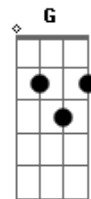

© ukulele-chords.com