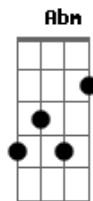

© ukulele-chords.com