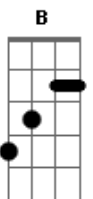

© ukulele-chords.com