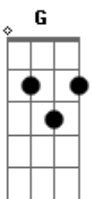

© ukulele-chords.com