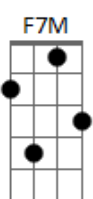

(Am F7M C G D)
(F7M C G D Am)

Am
Tryna understand your ways
F7M
You hide them with convulsive rage
C E7
Tried to be the best you could be
Am
People finding the most pleasure
F7M
All within the smallest treasures
C E7
This don't seem possible to me

F7M
And maybe it's all that you've done wrong
A
So just bite your silver tongue
G D A
That you lied with, lied to yourself

F7M

I've been roaming around for hours
C G Am G F7M
Singing all your songs of praise
C

How on earth can I complain
G

How in hell can I be safe
E7

This sudden fear of change
F7M

This sudden fear is strange

(F7M C G F7M C G Am G)
(F7M C G F7M C G Am G)

(Am F7M C E7)

Am
You've been huntin' round for treasure
F7M
Find it all in the simple pleasures
C E7
I don't understand this life you lead

F7M
Maybe it's all a big mistake
A

And you live on all you take
G D A

From the lives that have always been close

F7M
I've been roaming around for hours
C G Am G
Singing all your songs while
F7M C
Standing at the edge about to fall
G

Faces crushed against the wall
E7

The sudden fear of singing all your songs of
F7M C

Staring into space I hear the sound
G

From a voice that's never found
E7

The sudden fear is strange

F7M
But maybe it's all a big mistake
A

And you live on all you take
G D A

From the lives that have always been close
F7M

I've been roaming around for hours
C G Am G F7M

Singing all your songs of praise
C

How on earth can I complain
G

How in hell can I be safe
E7

This sudden fear is strange
Am

This sudden fear of change

(Am F7M C E7)

Acordes

© ukulele-chords.com