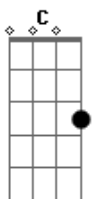

© ukulele-chords.com