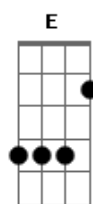

© ukulele-chords.com