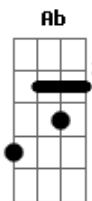

© ukulele-chords.com