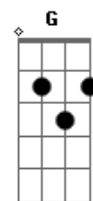

© ukulele-chords.com