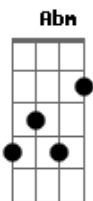

© ukulele-chords.com