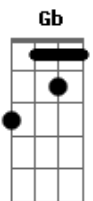

© ukulele-chords.com