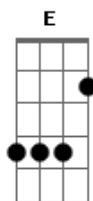

© ukulele-chords.com