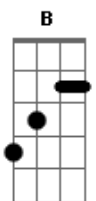

Jamie Cullum - London Skies

Tom: B
Intro: B (riff 1) Gb Abm Gb Ab (2x)

B (riff 1)
Paint a picture

Clear cut and pale on a cold winters day
B (riff 1)
Abm Gb Abm
Shapes and cool light wonder the streets like an army of strays

E
On a cold winters day

Db B Db B
Will you let me romanticize
Db B Abm Gb
The beauty in our London skies
Db B Db B
You know the sunlight always shines
Db B Abm Gb (riff 2)
Behind the clouds of London skies

B (riff 1) Gb Abm Gb
Abm
Patient moments chill to the bone under infinite grey
B (riff 1) Gb Abm Gb
Abm
Vision hindered mist settling low like a ghostly ballet

E
On a cold winter's day

Db B Db B
Will you let me romanticize
Db B Abm Gb
The beauty in our London skies
Db B Db B
You know the sunlight always shines
Db B Abm Gb (riff 2)
Gb Behind the clouds of London skies

Ab G Gb
Nothing is certain except everything you know can change
Ab G
Worship the sun but now
Gb
Can you fall for the rain

Db B Db B
Will you let me romanticize
Db B Abm Gb
The beauty in our London skies
Db B Db B
You know the sunlight always shines
Db B Abm Gb (riff 2)
Behind the clouds of London skies

B (riff 1) Gb Abm Gb Abm Gb Abm Gb Abm

Riff 1:
Riff 2:

Acordes

© ukulele-chords.com